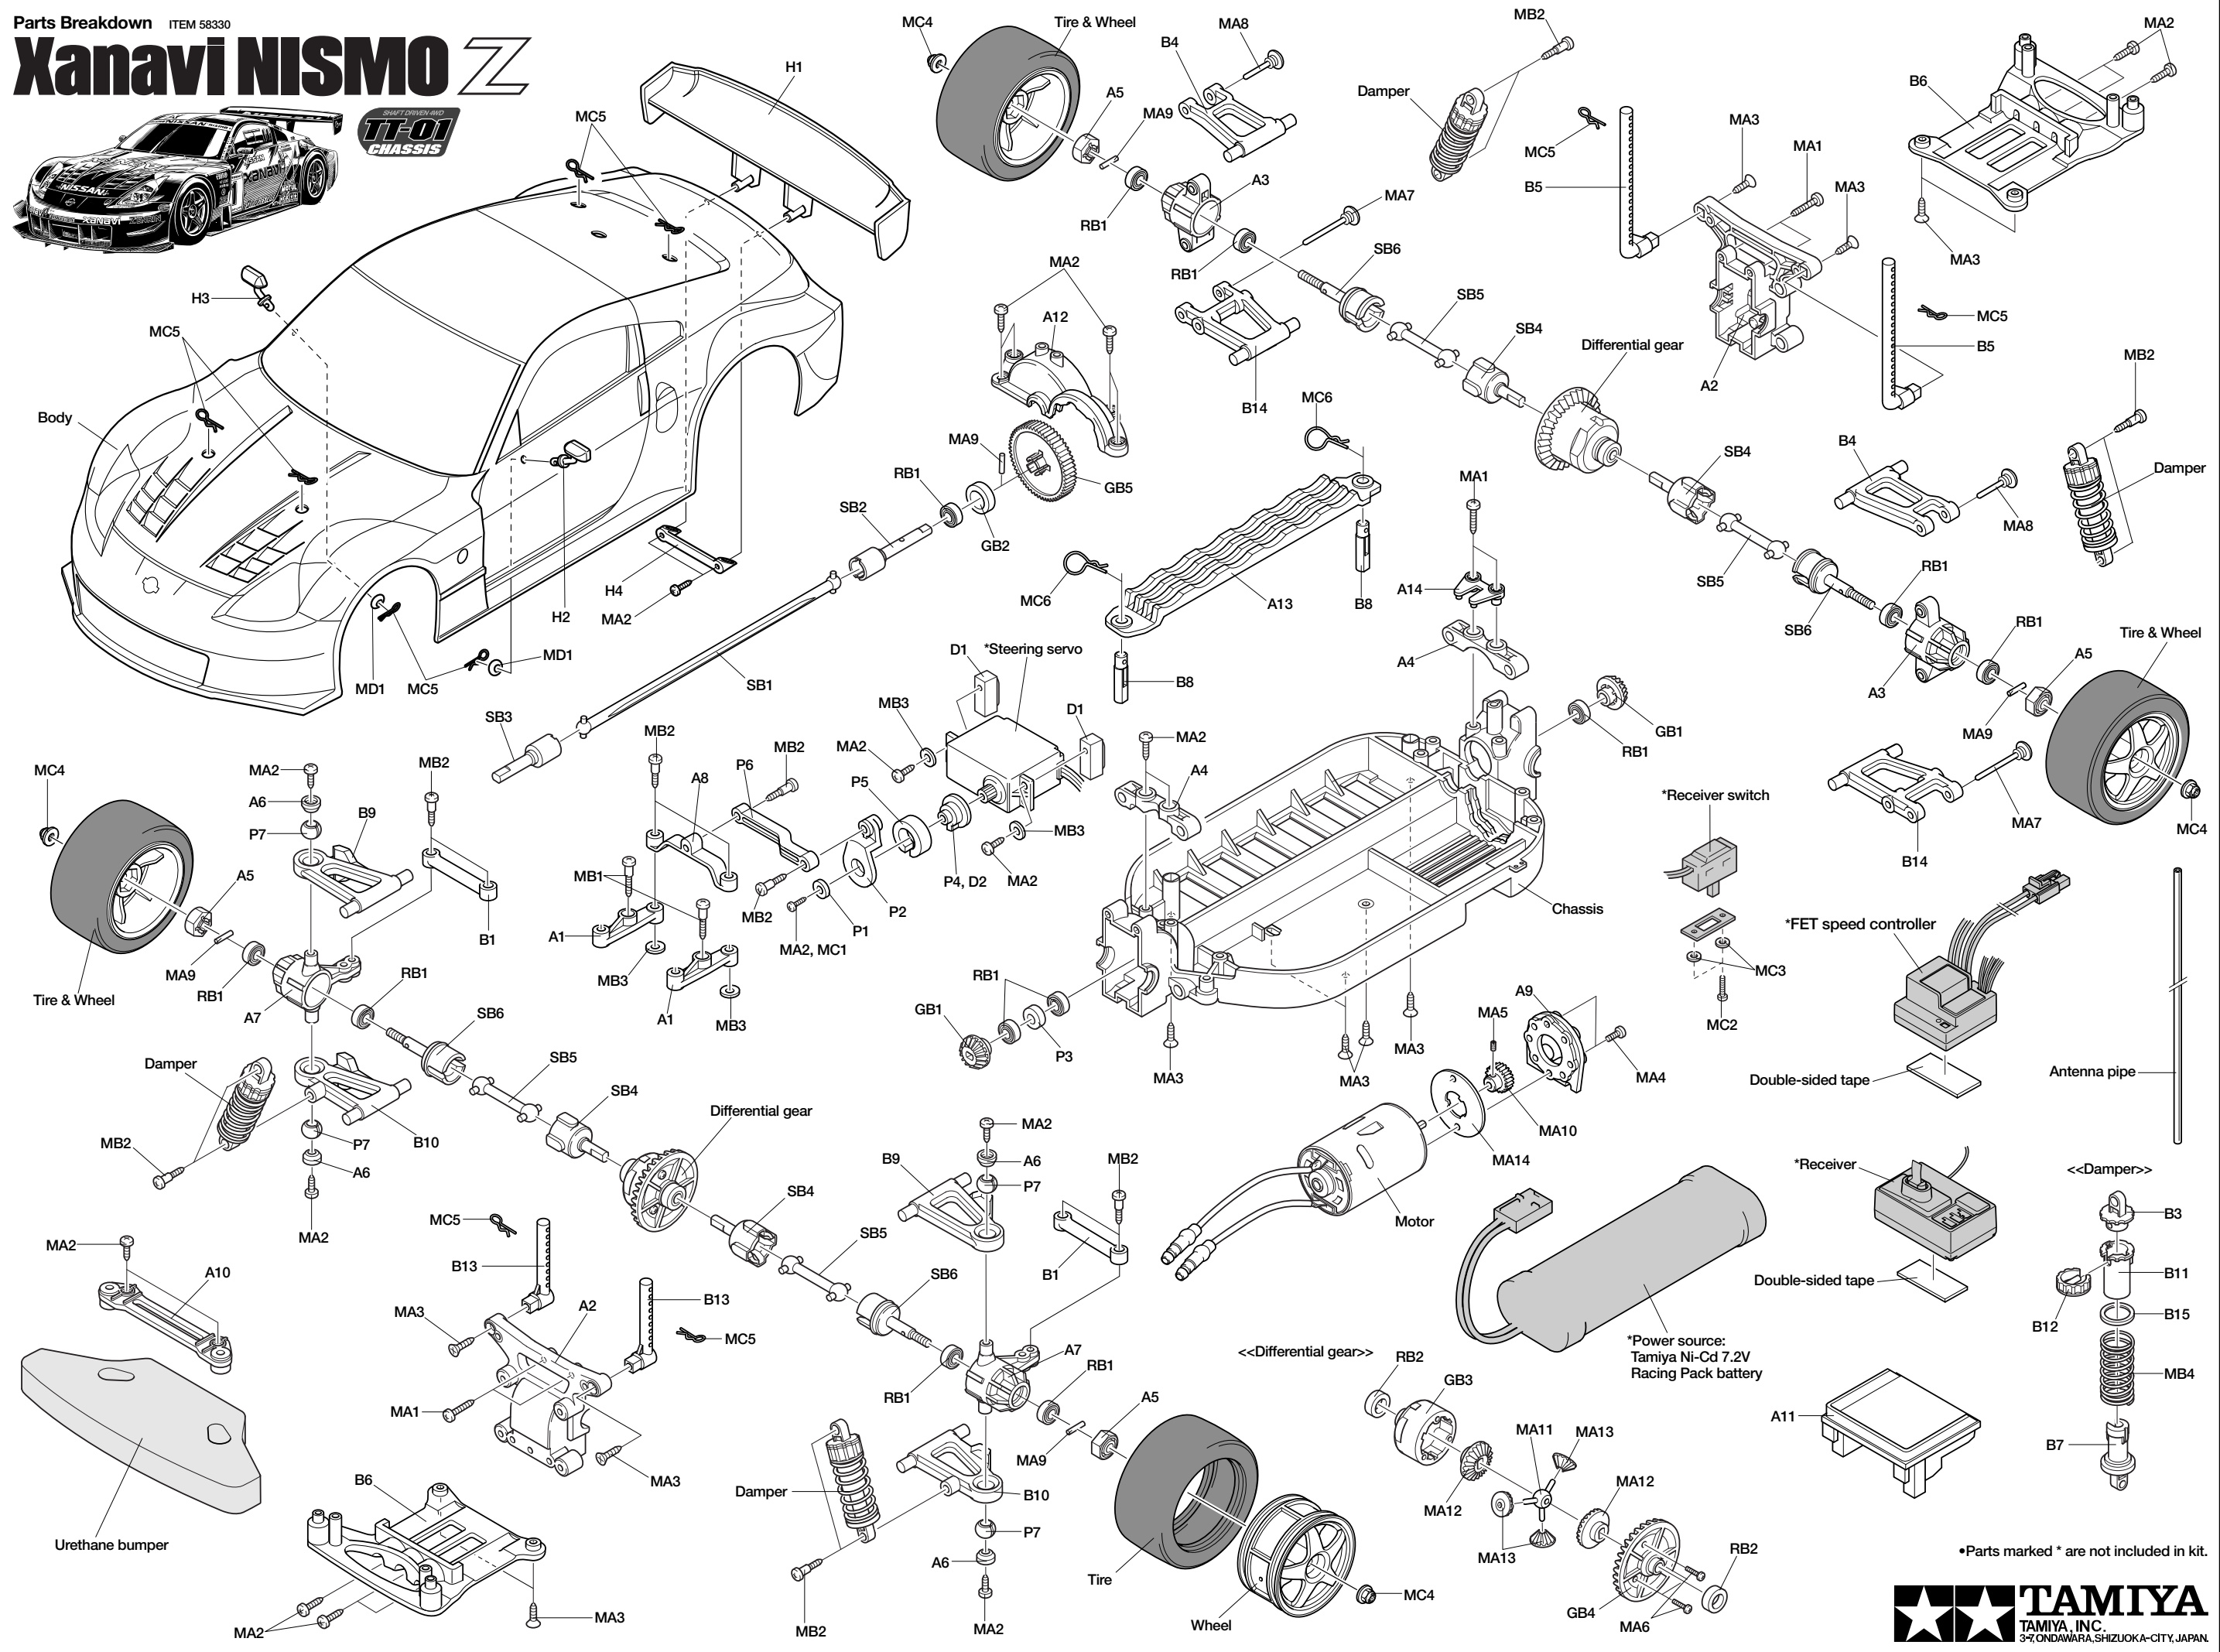

# Xanavi NISMO Z

SMART DRIVEN RWD  
TT-01  
CHASSIS

\*Parts marked \* are not included in kit.