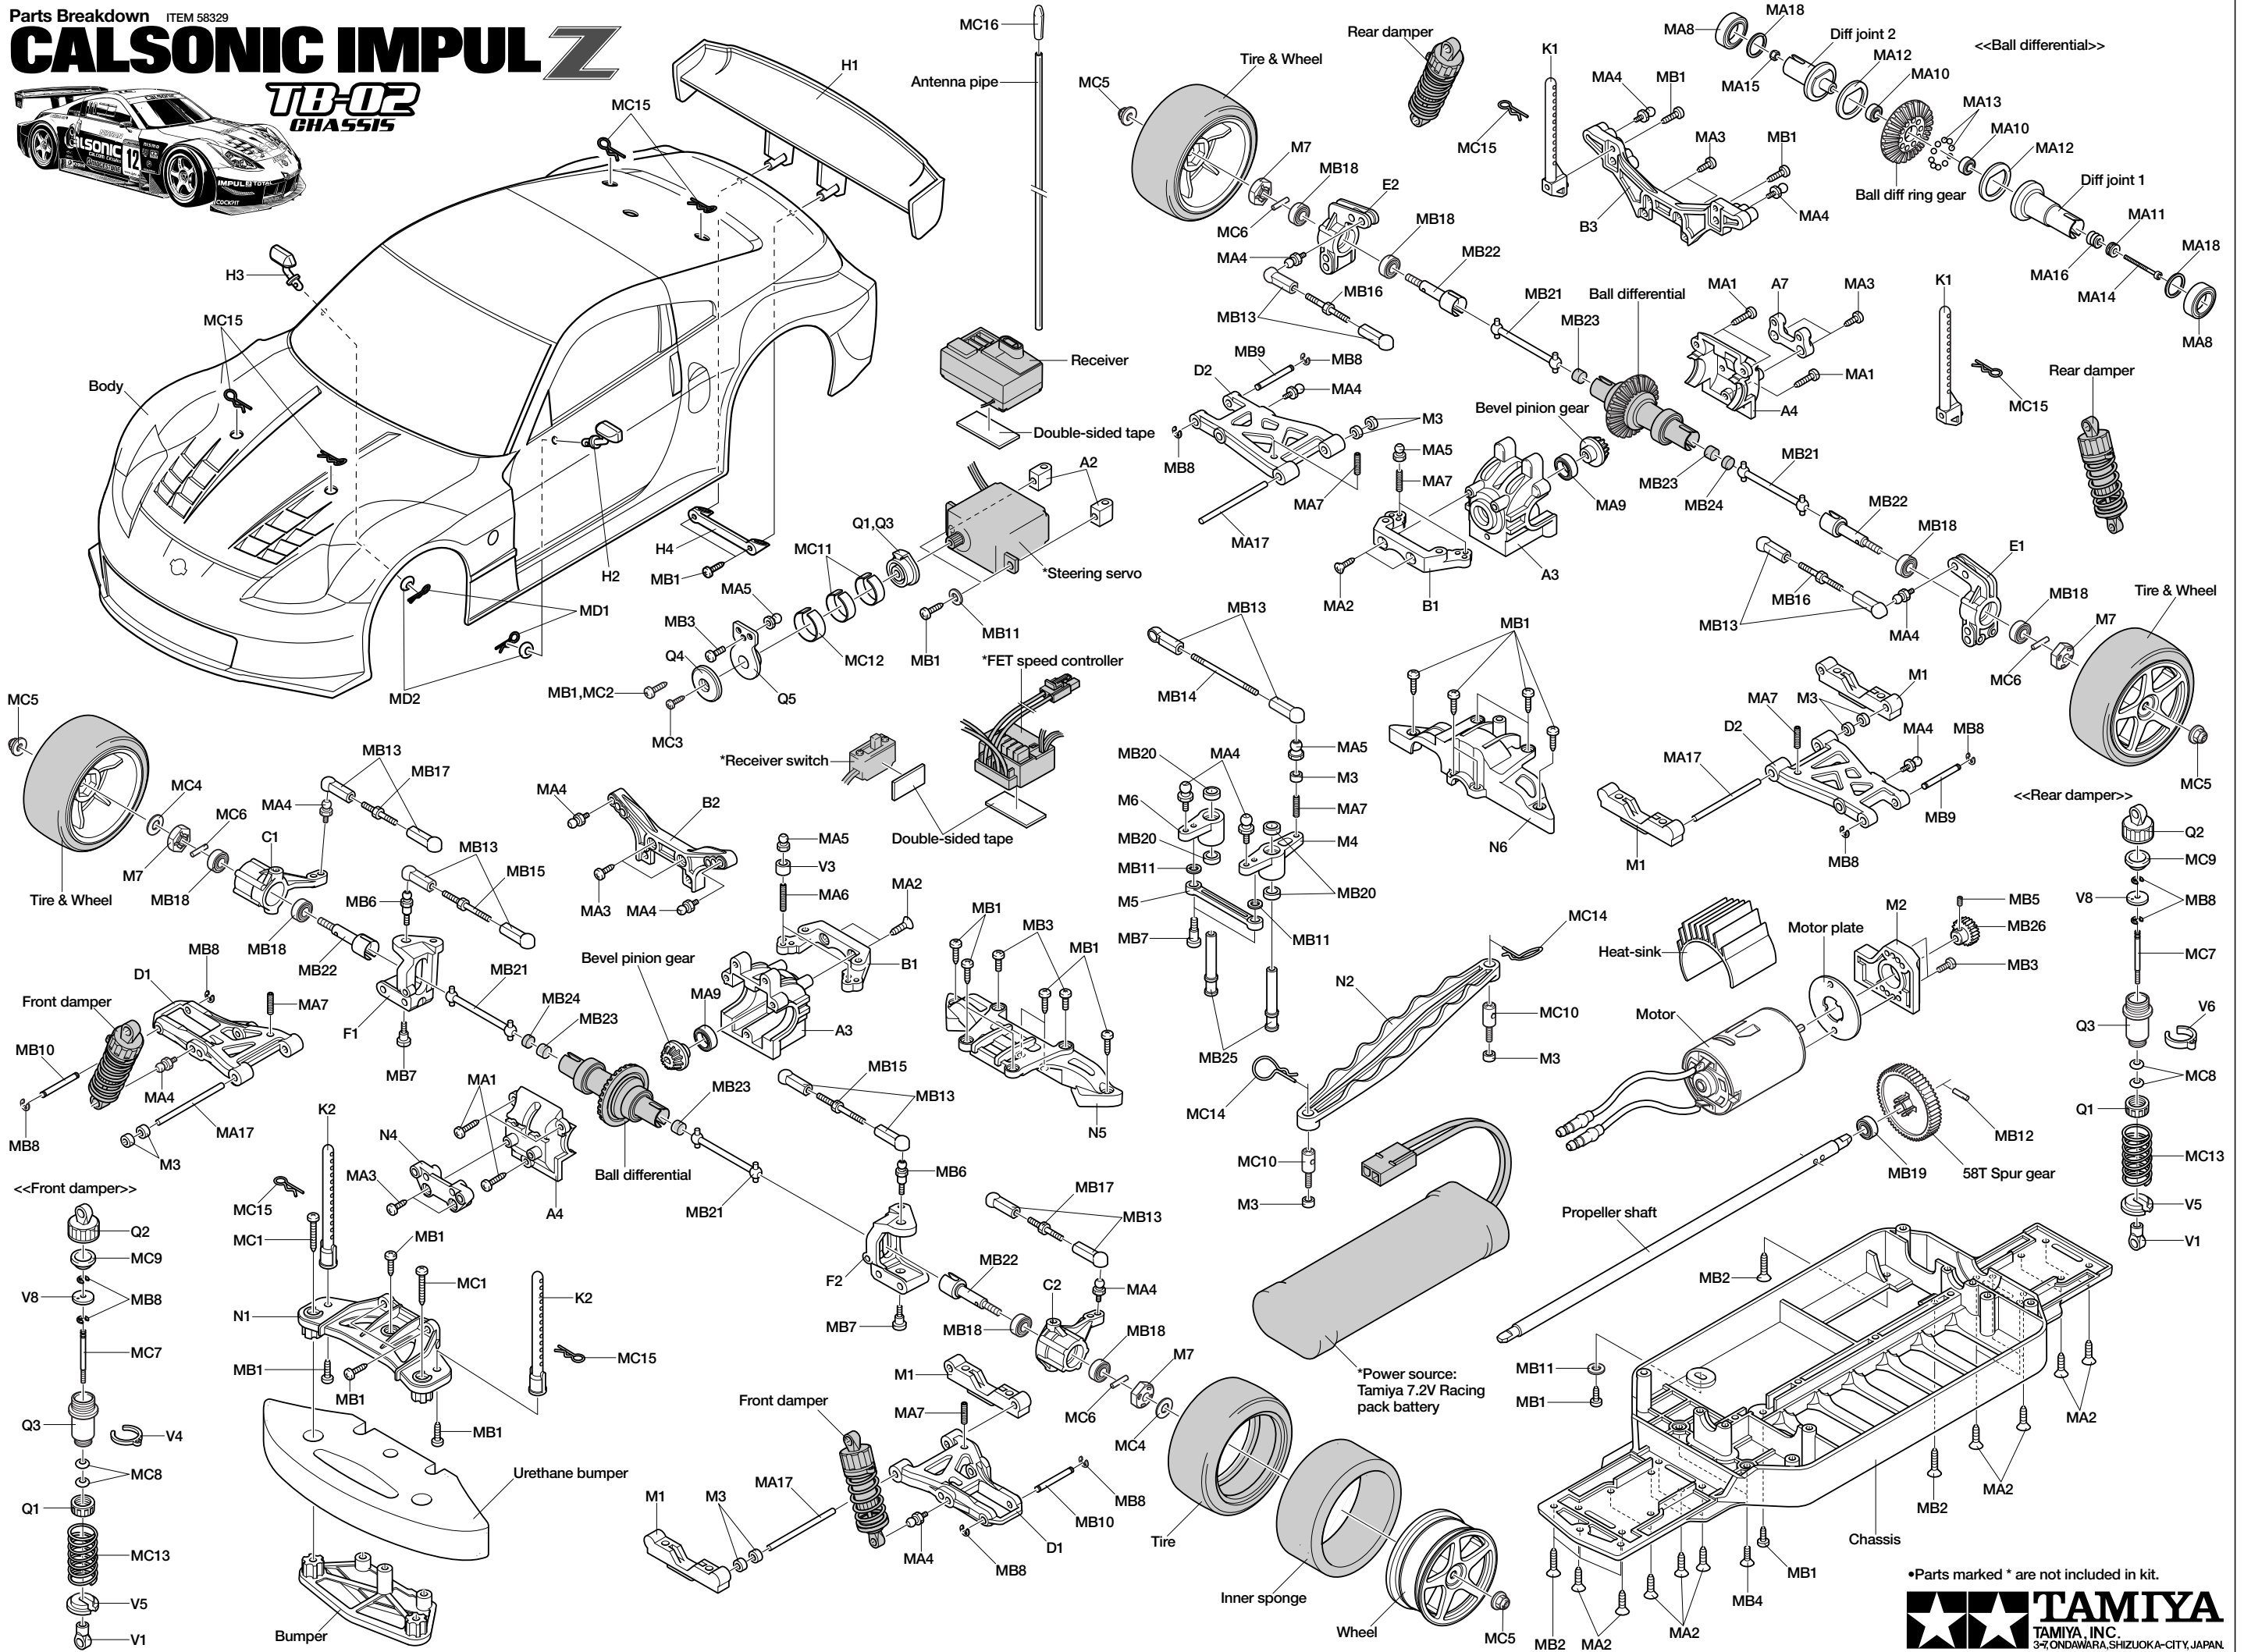

Parts Breakdown ITEM 58329

## TB-02 CHASSIS

\*Parts marked \* are not included in kit.