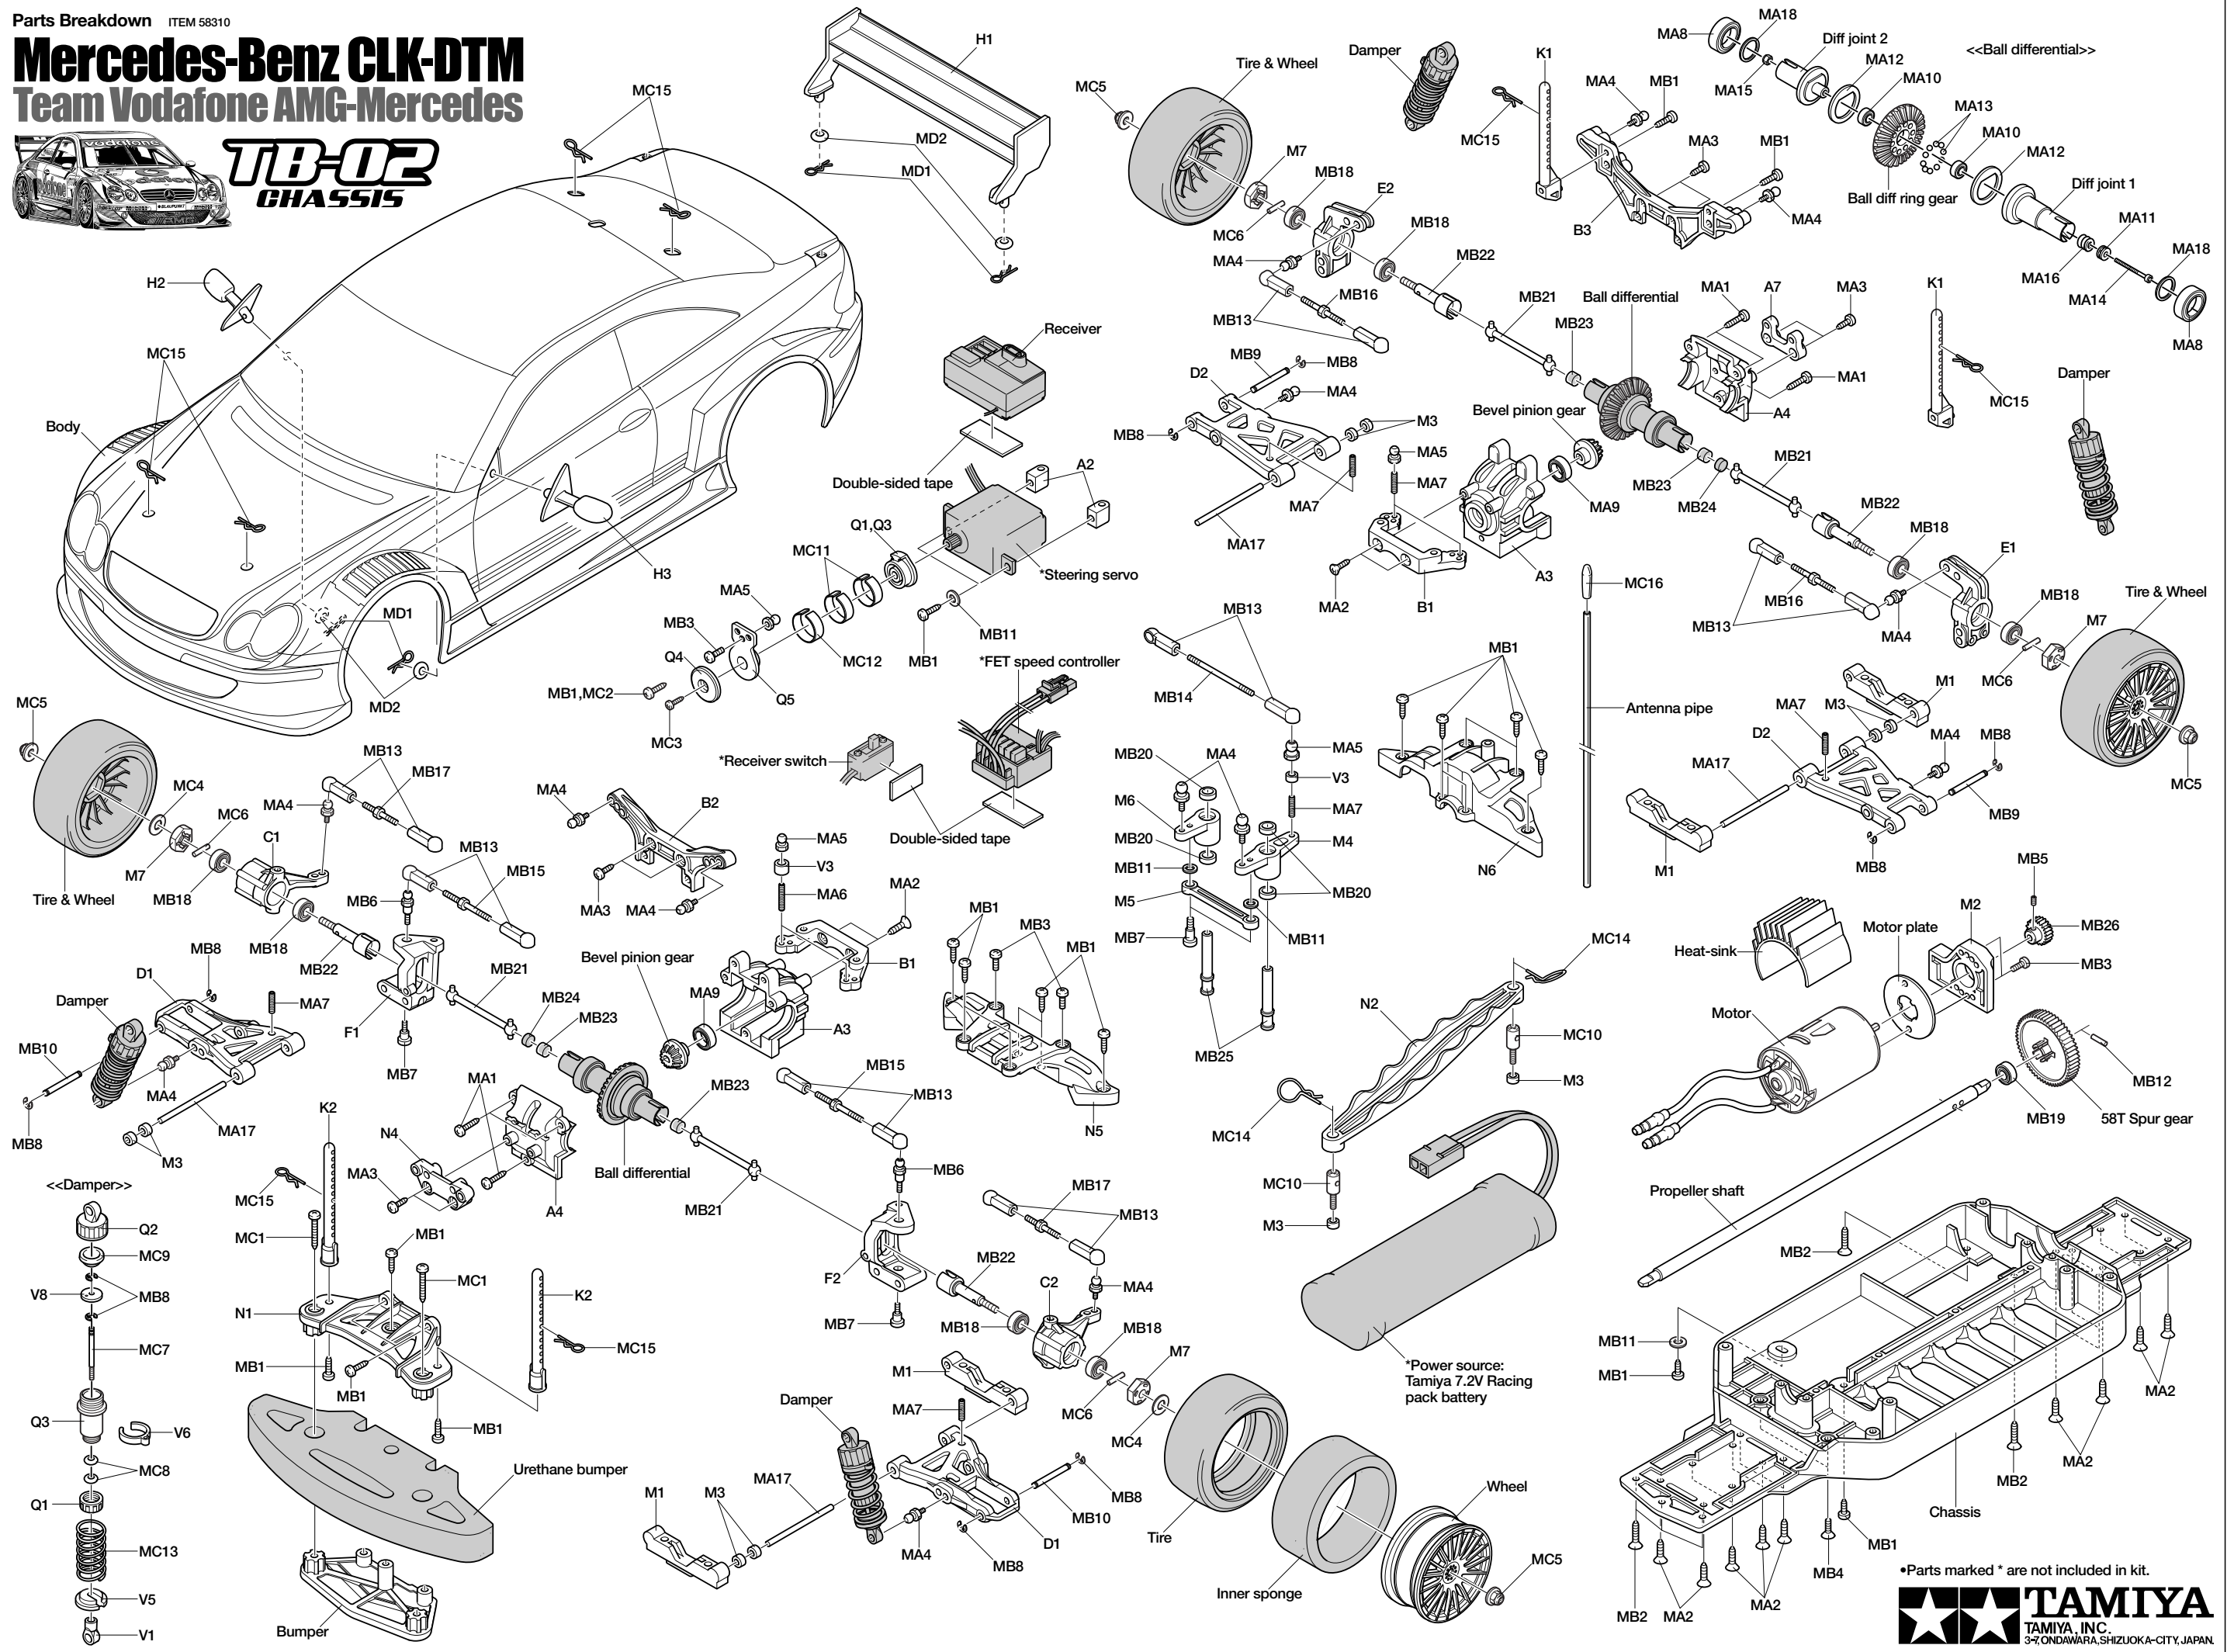

Parts Breakdown ITEM 58310

Mercedes-Benz CLK-DTM Team Vodafone AMG-Mercedes

TB-02 CHASSIS

*Parts marked * are not included in kit.

TAMIYA
TAMIYA, INC.
3-7 ONDWARA, SHIZUOKA-CITY, JAPAN.