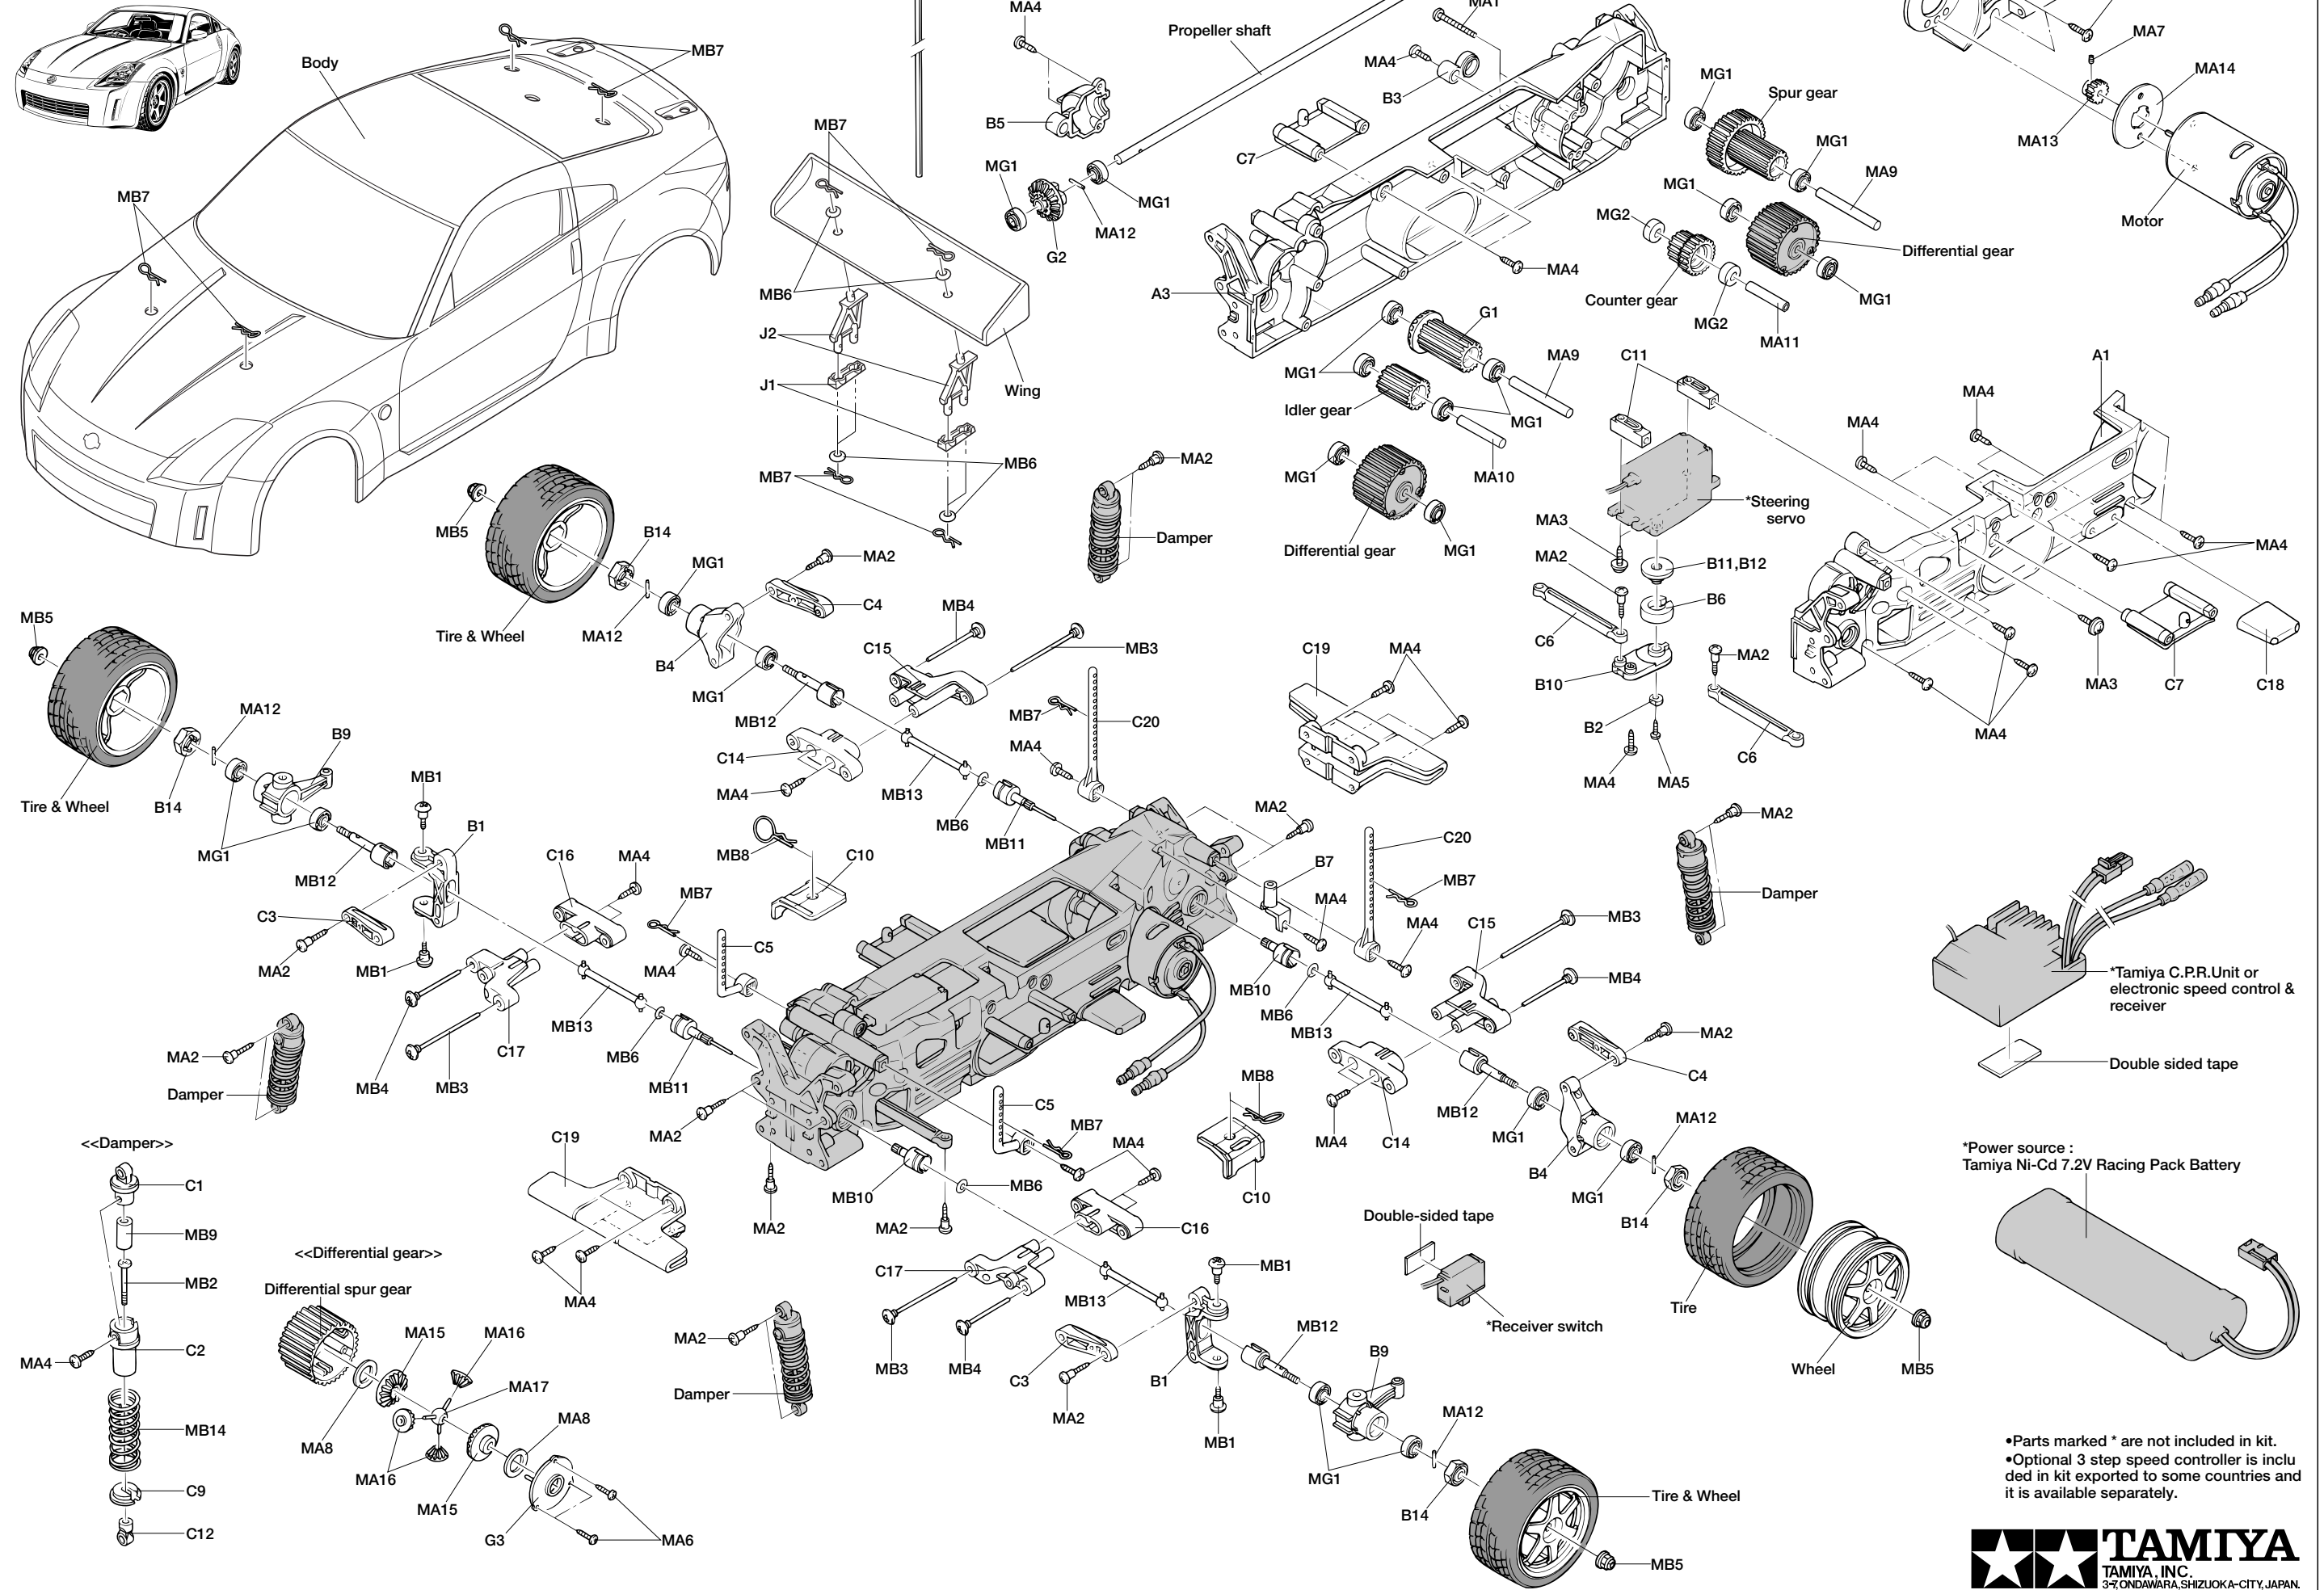

Parts Breakdown
NISSAN 350Z ITEM 58287

•Parts marked * are not included in kit.
 •Optional 3 step speed controller is included in kit exported to some countries and it is available separately.