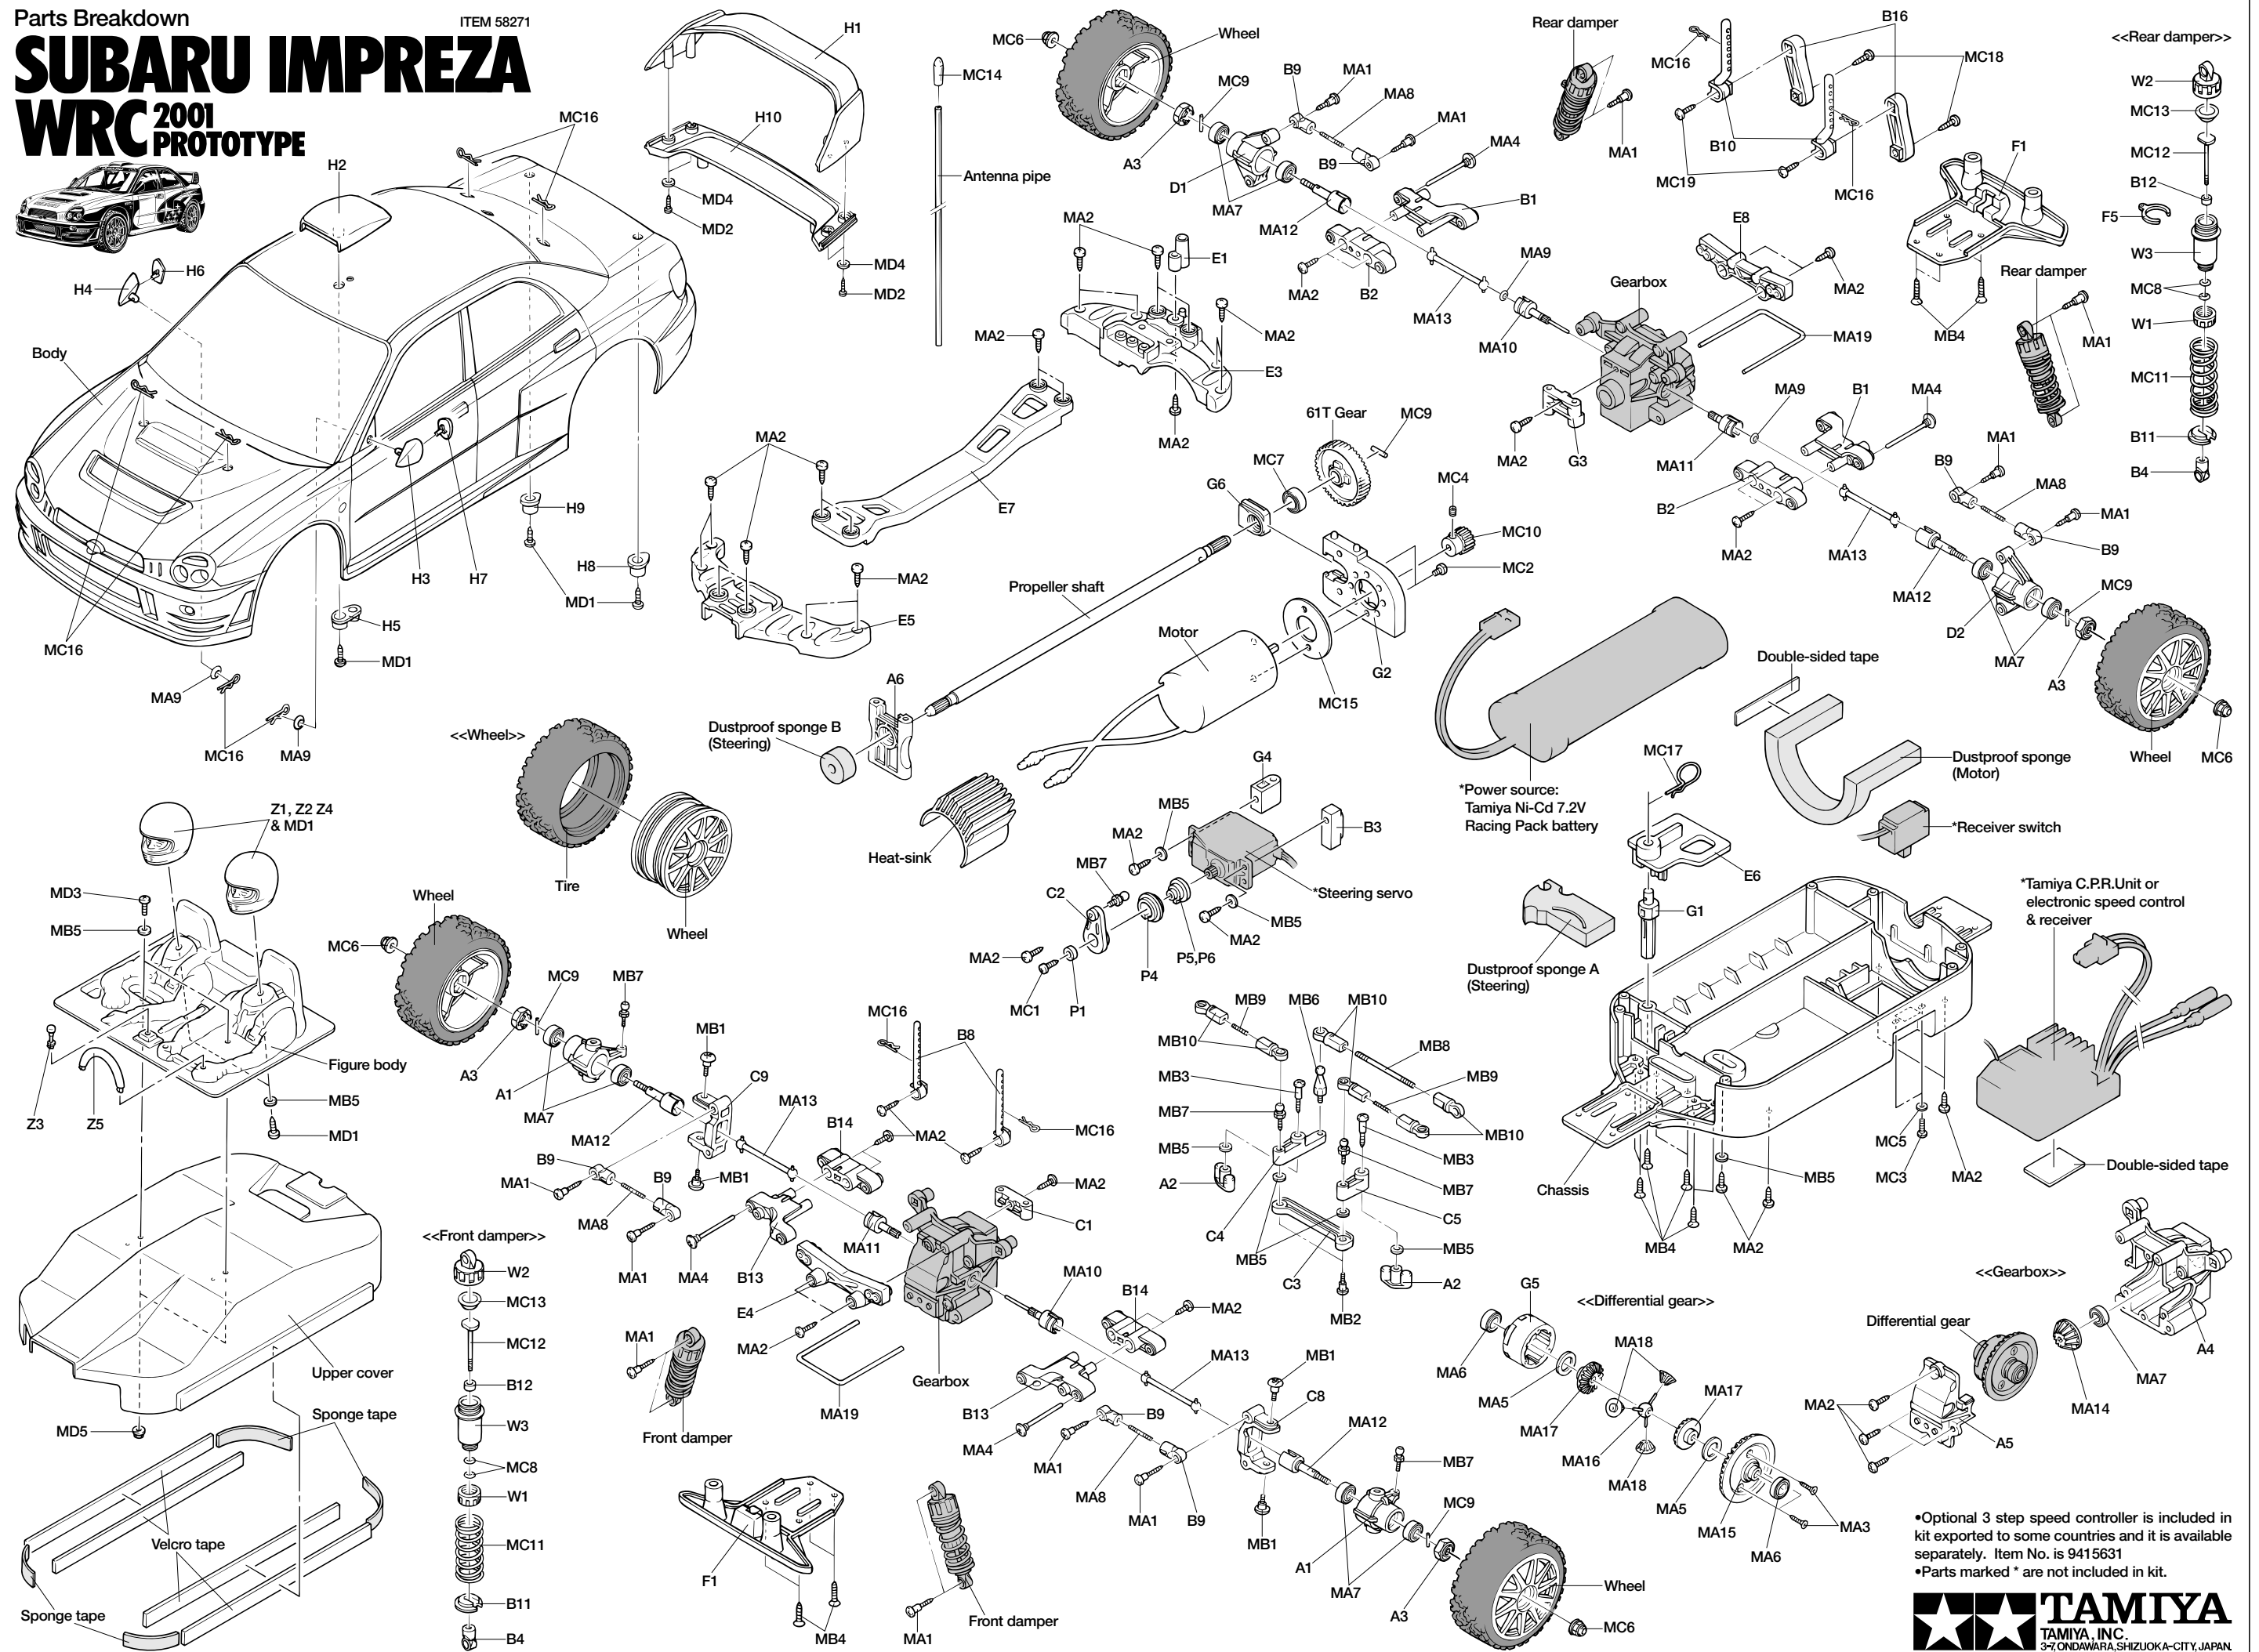

Parts Breakdown
SUBARU IMPREZA
WRC 2001
PROTOTYPE

ITEM 58271

*Power source:
Tamiya Ni-Cd 7.2V
Racing Pack battery

*Tamiya C.P.R. Unit or
electronic speed control
& receiver

•Optional 3 step speed controller is included in
kit exported to some countries and it is available
separately. Item No. is 9415631
•Parts marked * are not included in kit.