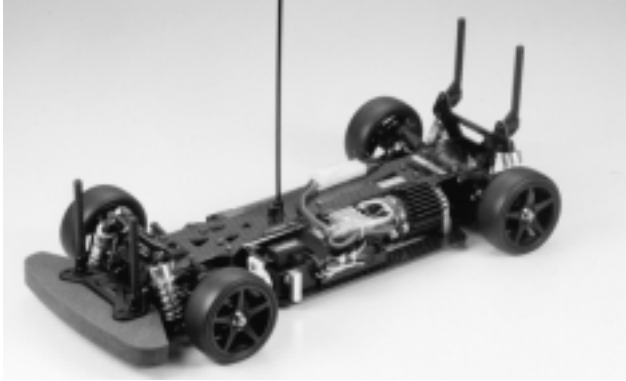

#58267 TB EVOLUTION

Scale:1:10

Category: Electric

Chassis Type: TB Evolution

PART #	DESCRIPTION		
4005089	Lower Deck		3455524 Aluminum Motor Mount (MB19)
4005090	Upper Deck		50583 3x15mm Tapping Screw (MC1 x10)
4025060	Battery Plate		50577 3x10mm Tapping Screw (MC2 x10)
0004135 *1	A Parts (A1-A10, 1 pc.)		50582 3x14mm Step Screw (MC3 x5)
0004137	C Parts (C1-C8)		50882 TA04 King Pin Set (MC4 x4)
0004138 *1	D Parts (D1 & D2, 1 pc.)		9805240 3mm O-ring (Black) (MC5 x7...etc.)
0005817 *1	E Parts (E1-E15, 1 pc.)		9805726 3x45mm Shaft (MC6 x4)
0004140	F Parts (F1 -F6)		9805694 *1 3x28mm Shaft (MC7 x2)
0115271 *1	J Parts (J1-J4, 1 pc.)		9805683 *1 3x25.3mm Shaft (MC8 x2)
0114017	K Parts (K1-K6)		9805684 *2 3x12mm Screw (MC9 x2)
0115297 *1	M Parts (M1 & M2, 1 pc.)		9805389 5mm Ball Connector Nut & 5x5mm Ball Connector (MC10 x4...etc.)
53200	Front One-Way Differential Unit		9805693 6mm Washer (MC11 x5)
	N Parts (N1 & N2)	x1	50589 5mm E-ring (MC12 x5)
	9mm Washer (MA9)	x1	50588 2mm E-ring (MC13 x15)
	One-Way Shaft (MA17)	x2	9805722 Support Stay (MC14 x2)
	8mm One-Way Bearing (MA19)	x1	9805721 *1 Universal Shaft (MC15 x2)
50473	Hi-Torque Servo Saver Set		9805723 Joint Collar (MC16 x4)
	Q Parts (Q1-Q6)	x1	9805368 Gear Box Joint (MC17 & MC18)
	Servo Saver Spring (Gold) (MD25)	x2	9805629 3x12mm Tapping Screw (MD2 x4)
	Servo Saver Spring (Silver) (MD26)	x1	50575 2.6x10mm Tapping Screw (MD3 x5)
53334 *1	Low Friction Damper V Parts (V1-V11, 2 pcs.)		53162 4mm Anodized Aluminum Flange Lock Nuts (Black, MD6 x5)
53413	TB-01 0.4 Spur Gear (72T)		9805705 3mm Washer (MD8 x6)
53404	TB-01 0.4 Spur Gear (88T)		9949131 Fluorine Resin O-ring & Spacer (MD9 & MD16, 4 pcs. each)
0555096	Ring Gear Bag		9805699 *1 Coil Spring (Silver, MD11 x2)
	Ring Gear x3		9805504 *1 Piston Rod (MD12 x2)
	Ball Diff. Ring Gear x3		9805491 *1 Oil Seal (MD13 x2)
	Diff. Case x1		7795003 Fluorine Resin Piston Set (MD14 & MD15, 4 pcs. each)
9440061	Bevel Pinion Gear (2 pcs.)		9805673 Stabilizer End (MD17 x4)
50886	TB-01 Aluminum Propeller Shaft		9805704 *1 Wheel Hub (MD18 x2)
6275051	Urethane Bumper		5395061 Front Stabilizer (MD20)
0445771 *1	Wheels (2 pcs.)		4035056 Front Damper Stay (MD21)
9805677 *1	Tires (2 pcs.)		4035057 Rear Damper Stay (MD22)
9805678 *1	Tire Inserts (2 pcs.)		53399 Aluminum Motor Heat Sink (Blue, MD23)
9805632	2x10mm Cap Screw (MA1 x2)		53308 Aluminum Servo Stay (MD24 x2...etc.)
50574	2x8mm Countersunk Tapping Screw (MA3 x10)		50197 Snap Pin Set (MD27 x10, Small x5)
53066	1280 Sealed Ball Bearing (MA4 x3)		9805702 6mm Snap Pin (MD28 x10)
53008	1150 Sealed Ball Bearing (MA5 x4)		5395062 Rear Stabilizer (MD29)
50586	3mm Washer (MA7 x15)		2990035 Hex Wrench (Large)
50645	17mm Thrust Washer (MA8 x4)		6295014 Sponge Tape
2300010	9mm Washer (MA9)		50171 Heat Resistant Double-Sided Tape
4035056	Front Damper Stay		50595 Nylon Band w/Metal Hook (10 pcs.)
4035057	Rear Damper Stay		53042 Ball Diff. Grease
9805719	Washer (MA10 x4)		87025 Ceramic Grease
9805489	5mm Disk Spring (MA11 x5)		9949149 Anti-Wear Grease
3455521	Pressure Plate A (MA12)		6095003 Antenna Pipe (White, 30cm) (300 pcs.)
3455522	Pressure Plate B (MA13)		9495358 Sticker
53136	One-Piece Ball Thrust Bearing (MA14)		1055991 Instructions
5700062	8mm One-Way Bearing (MA19)		53012 3x10mm Titanium Round-Head Screws
9805581	Cup Joint (MA20 x2)		53016 3x12mm Titanium Tap Screws
50581	3x12mm Countersunk Tapping Screw (MB1 x10)		53017 3x15mm Titanium Tap Screws
50578	3x10mm Countersunk Tapping Screw (MB2 x10)		53018 3x10mm Titanium Tap Screws
9805696	3x8mm Countersunk Head Screw (MB3 x4)		53025 Silicone Damper Oil (Soft)
9805612	3x10mm Cap Screw (MB4 x5)		53026 Silicone Damper Oil (Medium)
50576	3mm Grub Screw (MB5 x10)		53027 Silicone Damper Oil (Hard)
50038	Tool Set (Box Wrench, Hex Wrench "Small", MB5 x4)		53095 3x10mm Titanium Tap Screws
50594	2x10mm Shaft (MB6 x10)		53195 4WD/FWD Carbon Chassis
50875	5mm Ball Connector (MB7 x8)		
9805628	3x42mm Threaded Shaft (MB8 x2)		
9805724	*2 3x15mm Screw (MB10 x2)		
9805725	5x9mm Ball Connector (MB11 x5)		
53284	5mm Aluminum Ball Connector (MB12 x10)		
53065	1260 Sealed Ball Bearing (MB13 x2)		
53030	850 Sealed Ball Bearing (MB14 x4)		
3454059	Mechanism Post (MB15)		
9805720	Steering Post (MB16 x2)		
53405	0.4 Pinion Gear (34T, 35T) (MB17...etc.)		
4305259	Motor Plate (MB18)		