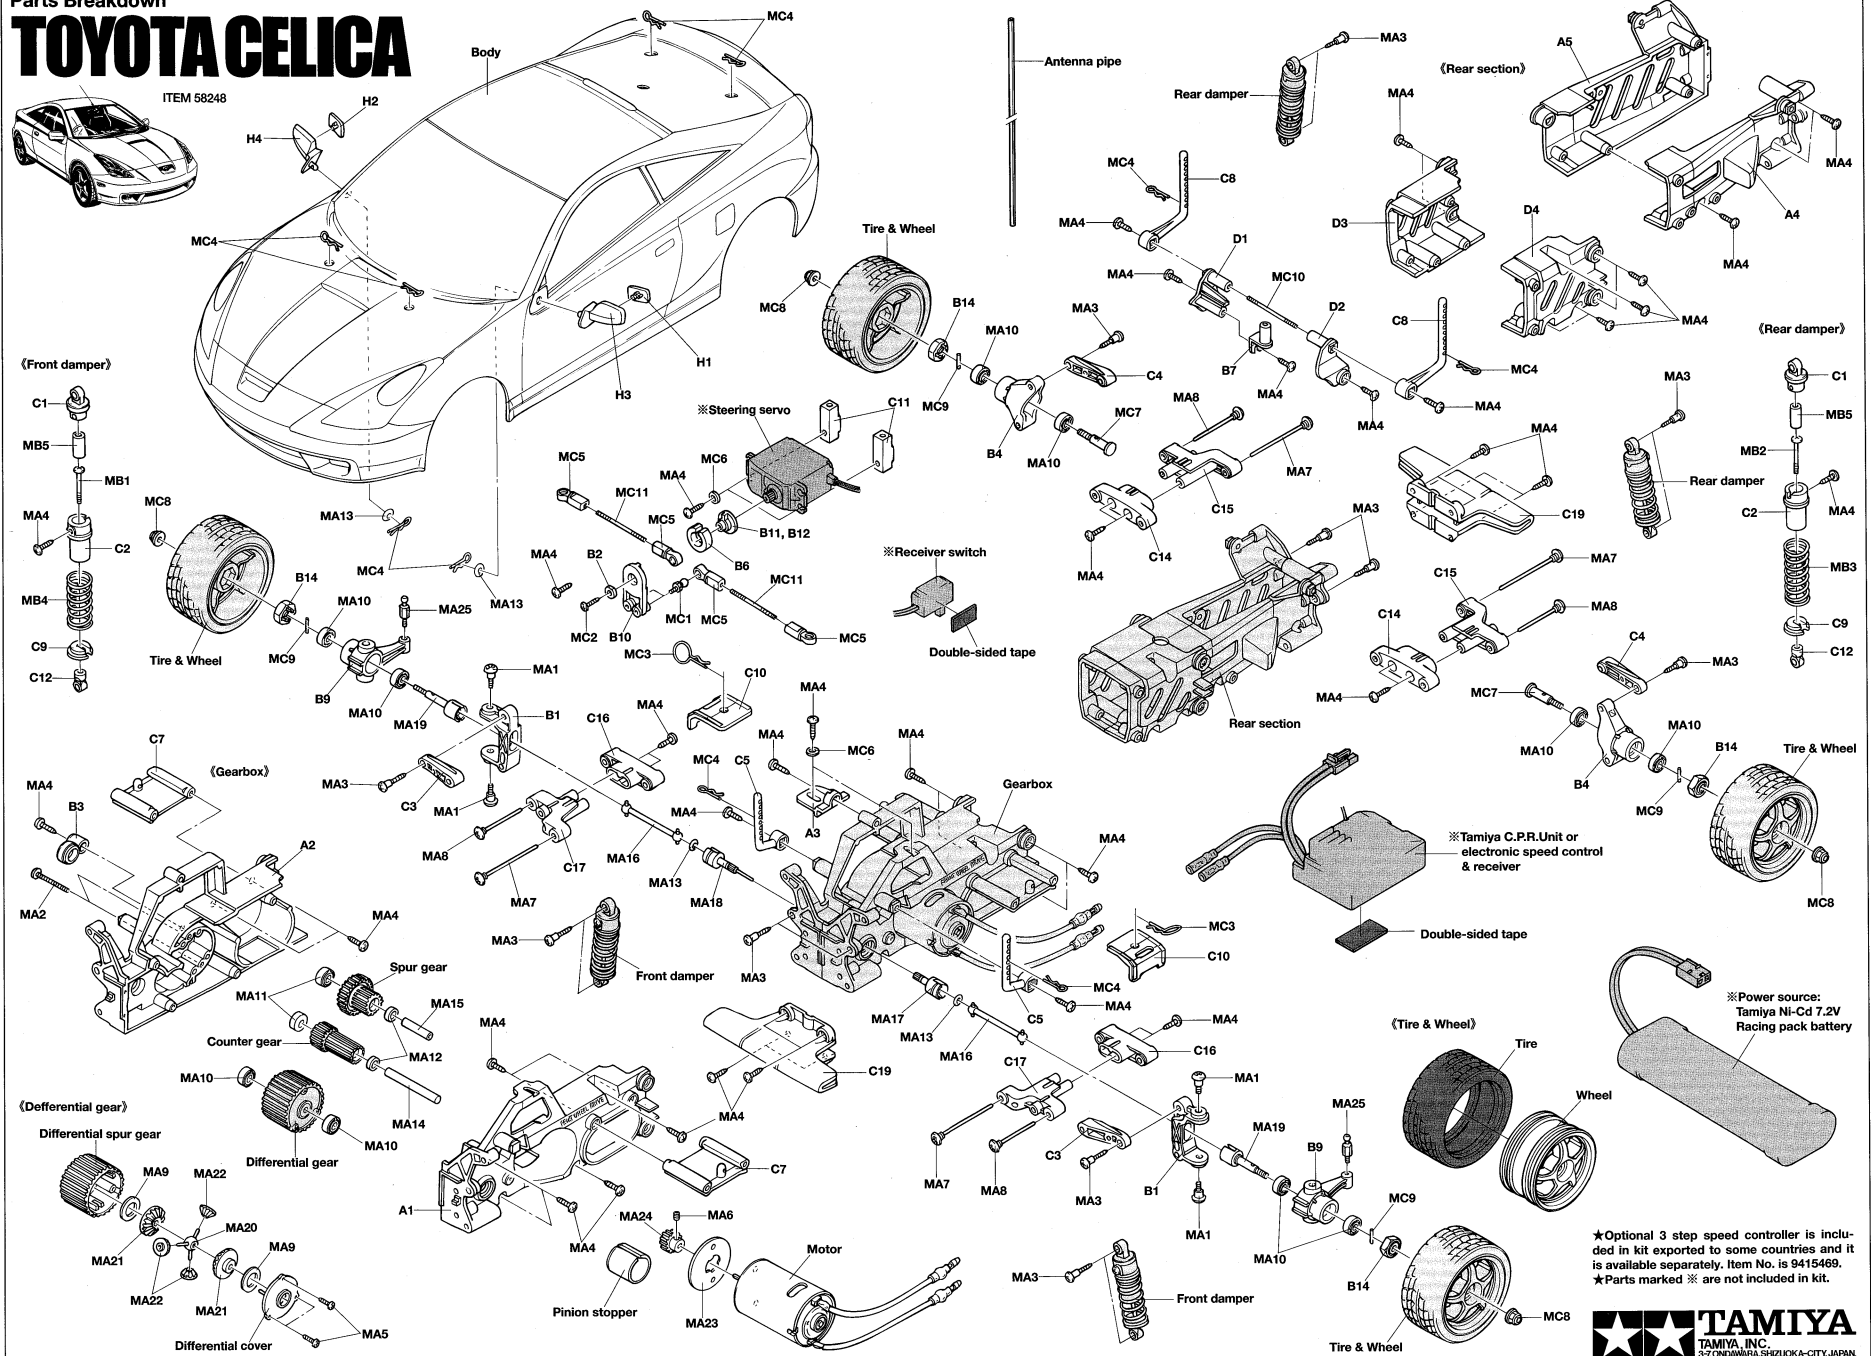

Parts Breakdown

TOYOTA CELICA

ITEM 58248