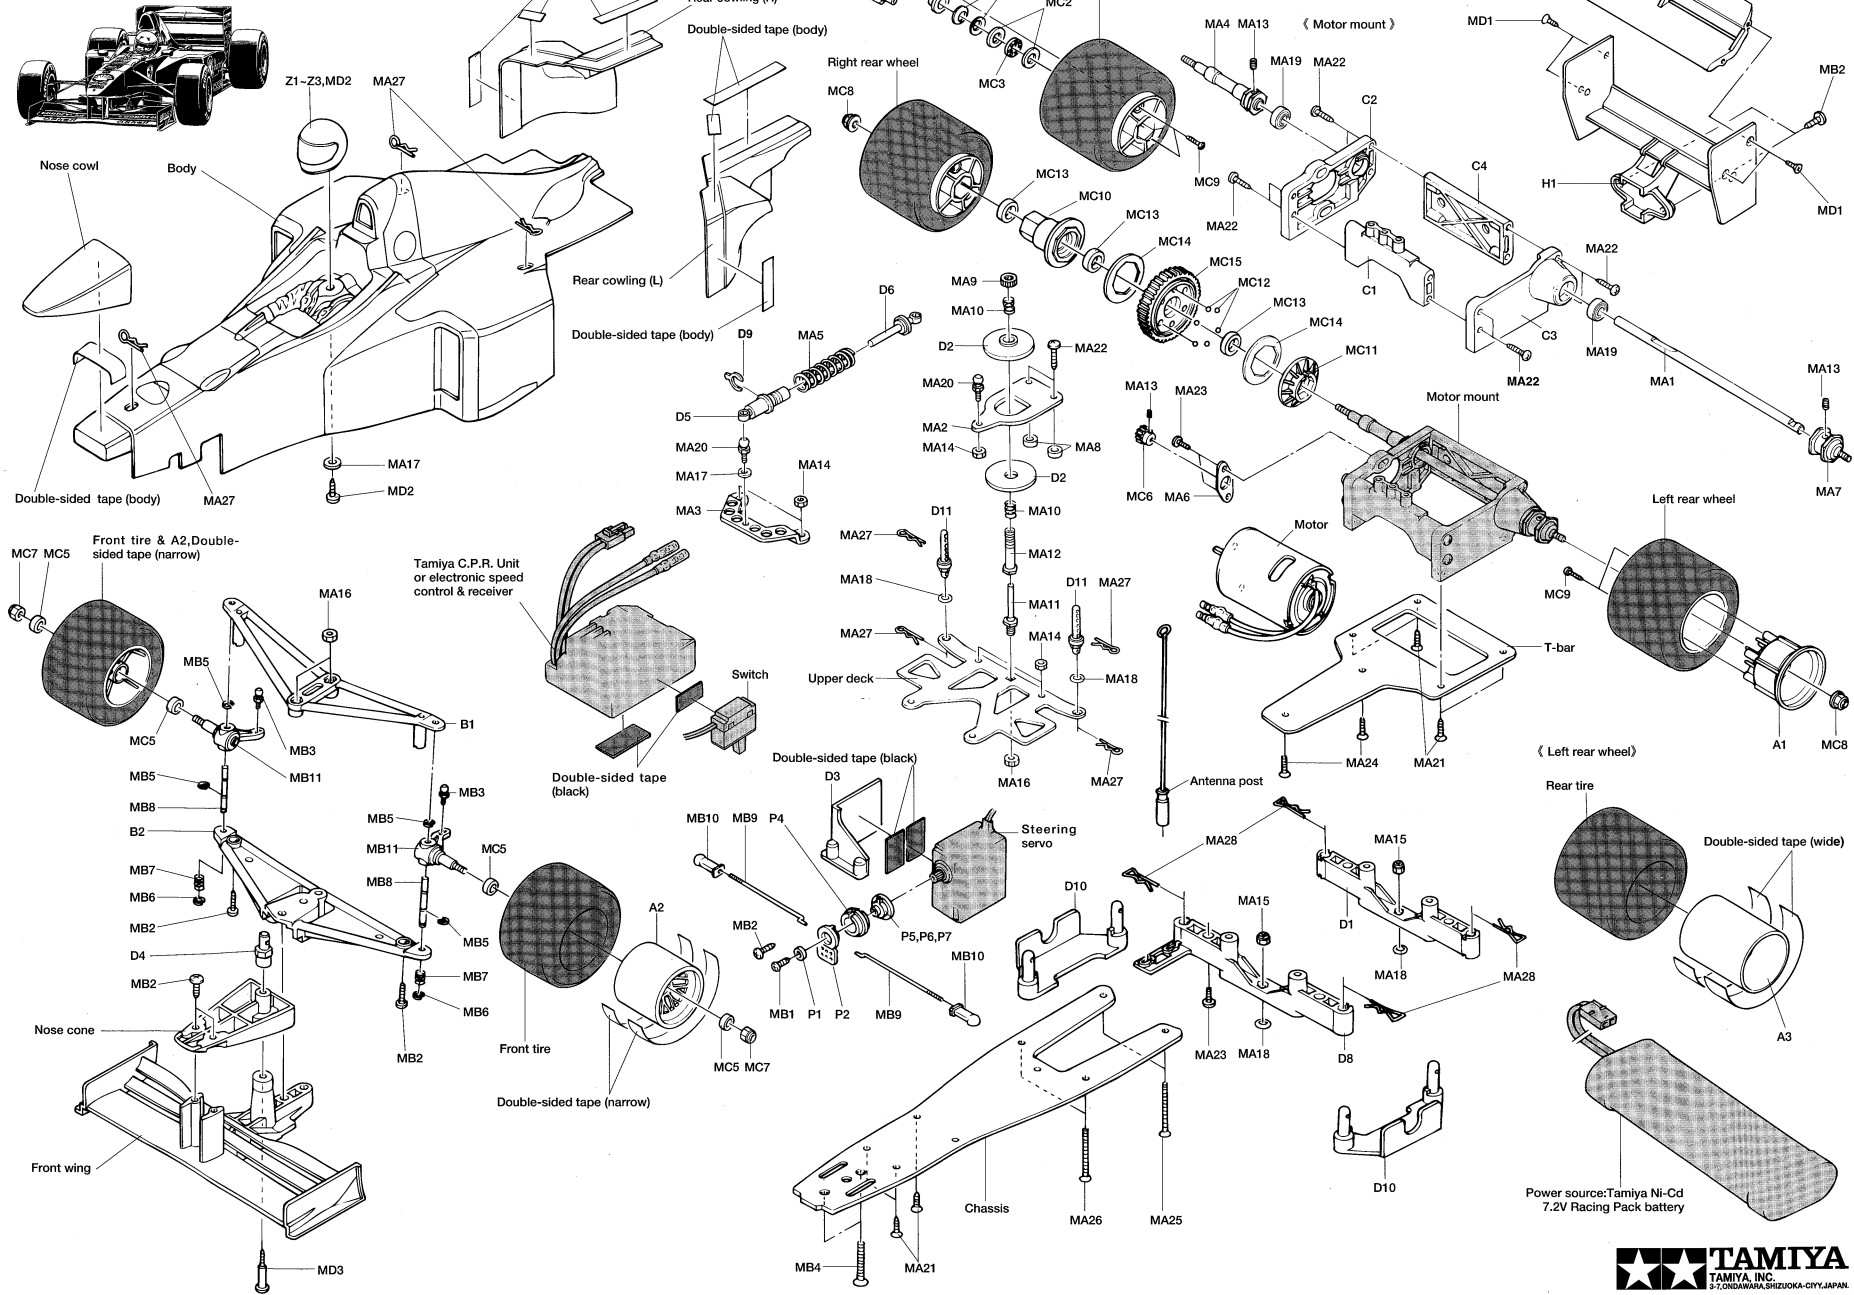

FERRARI F310B

Power source: Tamiya Ni-Cd 7.2V Racing Pack battery