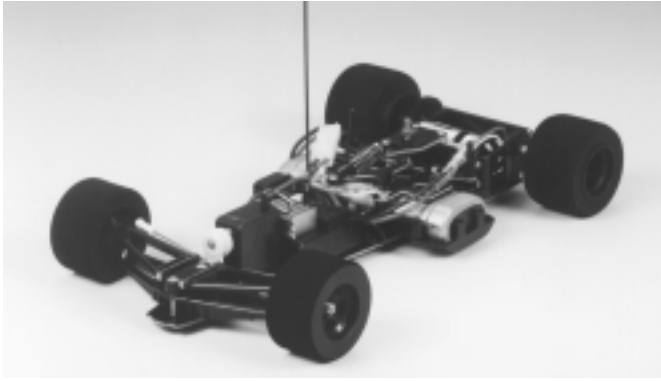

#58194 F103RX CHASSIS

Scale: 1:10
Category: Electric
Chassis Type: F103RX

PART #	DESCRIPTION		DESCRIPTION
4005040	Chassis	50692-D	F-1 Body Parts Set "High Nose Type"
50442	RD F-1 Spoke Wheel Set (3630F/ 3645R) (A1-A3 ,2 pcs.)	50722-D	F-1 Body Parts Set "Ferrari F310"
53258	Formula Link-Type Front Suspension(B1-B4...etc.)	50723	F-1 Body Parts Set "Williams-Renault FW18"
53257	Formula Height Adjustable Gear Case (C1-C4, J1-J3...etc.)	53016	3x12mm Titanium Tapping Screw(10 pcs.)
50655	F103 Chassis D Parts (Battery Holder) (D1-D11)	53018	3x10mm Titanium Countersunk Tapping Screw (10 pcs.)
53273	F-1 Rear Suspension Ball Mount Set(E1-E4...etc.)	53044-D	Dynatech 02H Motor
50506	F-1 Spare Gear Set (G1-G4)	53064	14T, 15T H.P. Steel Pinion Gear Set
0115065	P Parts (P1-P7)	53068	RS-540 Sport-Tuned Motor
50441	RD 3630 Front Sponge Tire (2 pcs.)	53090	RD Tire Cap
9805476	Rear Tire (2 pcs.)	53095	3x10mm Titanium Tapping Screw (10 pcs.)
9415328	Metal Parts Bag A	53096	3x32mm Titanium Countersunk Head Screw (4 pcs.)
9415329	Metal Parts Bag B	53101	*1 RD 0.4 Steel Pinion Gear Set (20T, 21T)
9415330	Metal Parts Bag C	53102	*1 RD 0.4 Steel Pinion Gear Set (22T, 23T)
5005073	Rear Coil Spring (MA2)	53103	*1 RD 0.4 Steel Pinion Gear Set (24T, 25T)
4305371	Damper Mount Plate (MA3)	53104	RD 0.4 Spur Gear Set (93T, 104T)
50038	Tool Set (Box Wrench, Hex Wrench, MA4 x4)	53116	RD 6mm Carbon Rear Shaft
50576	3mm Grub Screw (MA4 x10)	53117	*1 RD 0.4 Steel Pinion Gear Set (26T, 27T)
50578	3x10mm Countersunk Tapping Screw (MA7 x10)	53120	RD Aluminum Front Body Mount
50592	5mm Ball Connector (MA12 x10)	53124	3mm Tungsten-Carbide Diff. Ball Set
9805525	Adjustable Damper Post Bag (MA14, MA16, MA17)	53128	F-1 Front 3630 HBR Medium Sponge Tires (2 pcs.)
9805524	Diff. Joint Bag (MA18 & MA30)	53129	F-1 Rear 3645 HBR Soft Sponge Tires (2 pcs.)
53023	4mm Aluminum Nut (MA21 x20)	53134	F-1 Front 3630 HBR Soft Sponge Tires(2 pcs.)
50586	3mm Washer (MA24 x15)	53135	F-1 Rear 3645 HBR Medium Sponge Tires (2 Pcs.)
53270	1060 Ball Bearing (MA25 x2)	53138	Integrated Slick Tires Hard (F-1 Front,2 pcs.)
50197	Snap Pin Set (MA27 x5, Large x10)	53139-D	Integrated Slick Tires Medium (F-1 Rear, 2 pcs.)
4305259	Motor Plate (MA29)	53147	F-1 Carbon Graphite Upper Deck Plate (F103)
53259	Formula 3.5mm Offset Upright (MB2, MB3, MB14, MB17, 2 pcs. each)	53148	F-1 Carbon Graphite Friction Plates (F103)
50590	4mm Ball Connector (MB3 x5)	53149	F-1 Low Friction Pads (F103)
50575	2.6x10mm Tapping Screw (MB5 x5)	53150	F-1 Turn-Buckle Tie-Rods (F103)
50577	3x10mm Tapping Screw (MB6 x10)	53151	F-1 Diffuser Set
50588	2mm E-Ring (MB9 x15)	53154	Acto-Power Formula Motor
50509	F-1 Front Spring Set (MB12...etc.)	53168	F-1 Hard Type Carbon-Graphite Chassis Plate (F103)
50633	4mm Adjuster (MB13 x6)	53169	F-1 Flex T-Bar Set (F103)
50573	2x8mm Tapping Screw (MC1 x10)	53170	Grass Tape (15mm x 25m)
53066	1280 Sealed Ball Bearing Set (MC4 x3)	53173-D	Formula Car Low Friction Aluminum Damper (53391 Super Low Friction Damper Replaces 53173)
53030	850 Sealed Ball Bearing Set (MC5 x4)	53174	Friction Damper Grease (Soft)
50354	16T, 17T AV Pinion Gear Set (MC6..etc.)	53175	Friction Damper Grease (Medium)
50388	RD Differential Ball & Plate Set (MC7-MC12)	53176	Friction Damper Grease (Hard)
50170	Nylon Band Set (Large x2, Small x6)	53184	RD Tire Cap (Soft)
50171	Heat Resistant Double-Sided Tape	53186	F-1 FRP Upper Chassis Set (F103)
50195	Steel Antenna	53247	Formula Adjustable Friction Damper Post Set
50505	F-1 T-Bar (F103 Chassis)	53248	Formula Lightweight Diff. Joint Set
53042	Ball Diff. Grease	53271-D	High Rubber Content Sponge Tire,Medium (2pcs.)
9805406	Tape Bag	53272	Dyna-Run Racing Stock Motor
3485036	Rear Shaft	53277	Height-Adjustable Aluminum Heat Sink Motor Mount
4005042	Upper Deck		
7435044	Motor		
1055739	Instructions		