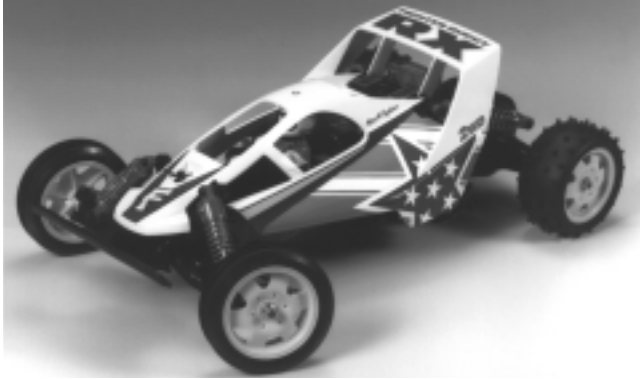

#58184 FIGHTER BUGGY RX

Scale: 1:10

Category: Electric
Chassis Type: 2WD

PART# DESCRIPTION

9335233	Body (w/Supplemental Parts)
0335122	Chassis
9335235	Gear Case L & R
9335236	A Parts Bag (A1-A6)
9335232	B Parts Bag (B1-B3)
9335230	C Parts Bag (C1-C3)
9335237	D Parts Bag (D1-D5)
9005510	E Parts Bag (E1-E6, Mechanism Deck)
9335238	F Parts Bag (F1-F4, 2 pcs.)
9335231	G Parts Bag (G1-G4)
0225033	Z Parts (Z1-Z4, Z8)
0555080	Front Wheels (2 pcs.)
0555081	Rear Wheels (2 pcs.)
53094	6014 2WD Triple Rib Front Tires (2 pcs.)
53059	Wide Stud Spike Tires (2 pcs.) (Rear)
9415295	Metal Parts Bag A
9415296	Metal Parts Bag B
9415297	Metal Parts Bag C
9415298	Tool Bag
50577	3x10mm Tapping Screw (MA3 x10)
50582	3x14mm Step Tapping Screw (MA4 x5)
0555059	L & R Upright (MA9 & MA10)
50576	3mm Grub Screw (MB4 x10)
50038	Tool Set (Box Wrench, Hex Wrench, MB4 x4)
0555015	1150 Plastic Bearing (MB8 x10)
50602	Differential Bevel Gear Set (MB9-MB12)
4305125	Motor Plate (MB14)
3515005	17T Pinion (MB15)
3455270	*1 Drive Shaft (MB16)
3555057-D	4x95mm Shaft (MB17) (9003206 Replaces 3555057)
3485042-D	Counter Shaft (MB13) (9003200 replaces 3485042)
50586	3mm Washer (MC6 x15)
9805337	Wheel Hub (MC8 x2)
50170	Nylon Band Set (Large x2, Small x6)
50171	Heat Resistant Double-Sided Tape
50197	Snap Pin Set (Large x10, Small x5)
87025	Ceramic Grease
7435044	Motor
6095003	Antenna Pipe
9495253	Sticker (a, b) & Masking Seal
9415299	Speed Controller Bag
	Resistor x1
	Speed Controller x1
	Speed Control Rod x1
	Switch Lubricant x1
	3x8mm Tapping Screw x4
	Speed Control Cover x1
	3x8mm Flange Tapping Screw x4
1055714	Instructions

R/C SPARE PARTS & HOP-UP OPTIONS

50519	C.V.A. Mini Shock Unit Set 2
50520	C.V.A. Short Shock Unit Set 2
53008	1150 Sealed Ball Bearing Set (4 pcs.)
53015	3x8mm Titanium Tapping Screw (10 pcs.)
53016	3x12mm Titanium Tapping Screw (10 pcs.)
53024	4mm Aluminum Flange Lock Nut (10 pcs.)
53025	Silicone Damper Oil Soft Set (#200, #300)
53029	1150 Sealed Ball Bearing Set (2 pcs.)
53030	850 Sealed Ball Bearing Set (4 pcs.)
53036	Hi-Cap Damper (Mini)
53037	Hi-Cap Damper (Short)
53068	RS-540 Sport-Tuned Motor
53083	6014 2WD Rib-Spike Front Tire Set (2 pcs.)
53085	6014 2WD Front Star-Dish Wheel Set (2 pcs.)
53086	6029 Rear Star-Dish Wheel Set (2 pcs.)
53093	6029 Spire Spike Rear Tire Set (2 pcs.)
53095	3x10mm Titanium Tapping Screw (10 pcs.)

*1 Requires 2 sets for a car.

D=discontinued

Tamiya America, Inc.
2 Orion, Aliso Viejo, CA 92656
(949) 362-2240 Fax: (949) 362-2250
Consumers: (800) TAMIYA-A
Dealers: (800) 5-TAMIYA