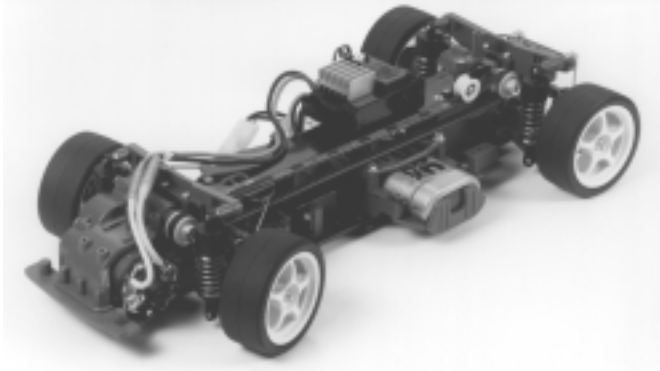

#58177 TA03F PRO

Scale: 1:10
Category: Electric
Chassis Type: TA03F Pro

PART#	DESCRIPTION
4025049	Lower Deck
4025048	Upper Deck
50698	TA03 A Parts (Front Gear Case) (A1-A5)
50699	TA03F B Parts (Rear Gear Case) (B1-B5)
50700	TA03 C Parts (Upright) (C1-C14)
50701	TA03 D Parts (Suspension Arm) (D1-D7) (2 pcs.)
50702	TA03 F Parts (Pulley) (F1-F5) (2 pcs.)
50703	TA03 PRO J Parts (Battery Holder) (J1-J8)
50704	*1 TA03 PRO L Parts (Gear)
	L Parts (L1 & L2) x1 Spur Gear x1
	Diff Spur Gear x1 Counter Gear x1
50598	*1 CVA Mini Shock Unit II V Parts (V1-V11, 2 pcs.)
50599	*1 CVA Mini Shock Unit II W Parts (W1-W3, 2 pcs.)
50705	TA03 Knuckle Arm (2 pcs.)
50706	TA03 Drive Belt
53232	*1 One-Piece Racing Spoke Wheels (2 pcs.)
50454	*1 Racing Slick Tire Set (2 pcs.)
53113	Racing Radial/Slick Inner Sponge Set (4 pcs.)
9415268	Metal Parts Bag A
9415269	Metal Parts Bag B
9415270	Metal Parts Bag C
9415271	Metal Parts Bag D
3555117	*1 Counter Shaft (MA1)
9805540	*1 Gear Box Joint (MA2 & MA3)
50604	*1 TGX Wheel Axle (MA4 x2)
50643	*1 TA02 & FWD Touring Car Drive Shaft Set (MA5 x2)
53102	0.4 Steel Pinion Gear Set (MA6 ...etc.)
53126	1510 Sealed Ball Bearing Set (MA7 x2)
53008	1150 Sealed Ball Bearing Set (MA8 x4)
53047	730 Sealed Ball Bearing Set (MA9 x4)
53136	*1 One-Piece Ball Thrust Bearing (MA10)
50645	Touring Car 17mm Thrust Washer (MA11 x4)
9445648	Pressure Plate Bag (MA15-MA17, 2 pcs. each)
3455382	*1 Pulley Stopper (MA20)
50585	4x10mm Step Screw (MA21 x5)
50592	5mm Ball Connector (MA24 x10)
50588	2mm E-Ring (MA26 x15)
50583	3x15mm Tapping Screw (MA28 x10)
50577	3x10mm Tapping Screw (MA29 x10)
50576	3mm Grub Screw (MA31 x10)
50038	Tool Set (Box wrench, Hex wrench, MA31 x4)
50586	3mm Washer (MA32 x15)
4305378	Motor Plate B (MA34)
4305125	Motor Plate A (MA35)
50601	*1 CVA Mini Shock Unit II Piston Rod (MC2 x2)
50597	Damper O-Ring (MC4 x10, Red)
50600	CVA Mini Shock Unit II Oil Seal (MC5 x6)
50578	3x10mm Countersunk Tapping Screw (MC10 x10)
50575	2.6x10mm Tapping Screw (MD1 x5)
53065	1260 Sealed Ball Bearing Set (MD3 x2)
50587	3mm Spring Washer (MD4 x15)
53030	850 Sealed Ball Bearing Set (MD5 x4)
9805542	Tension Pulley Plate & Bushing Set (MD6 & MD10)
50594	2x10mm Shaft (MD8 x10)
50197	Snap Pin Set (Large x10, MD9 x5)
6435056	Damper Oil (#900)
50170	Nylon Band Set (Large x2, Small x6)
50171	Heat Resistant Double Sided Tape