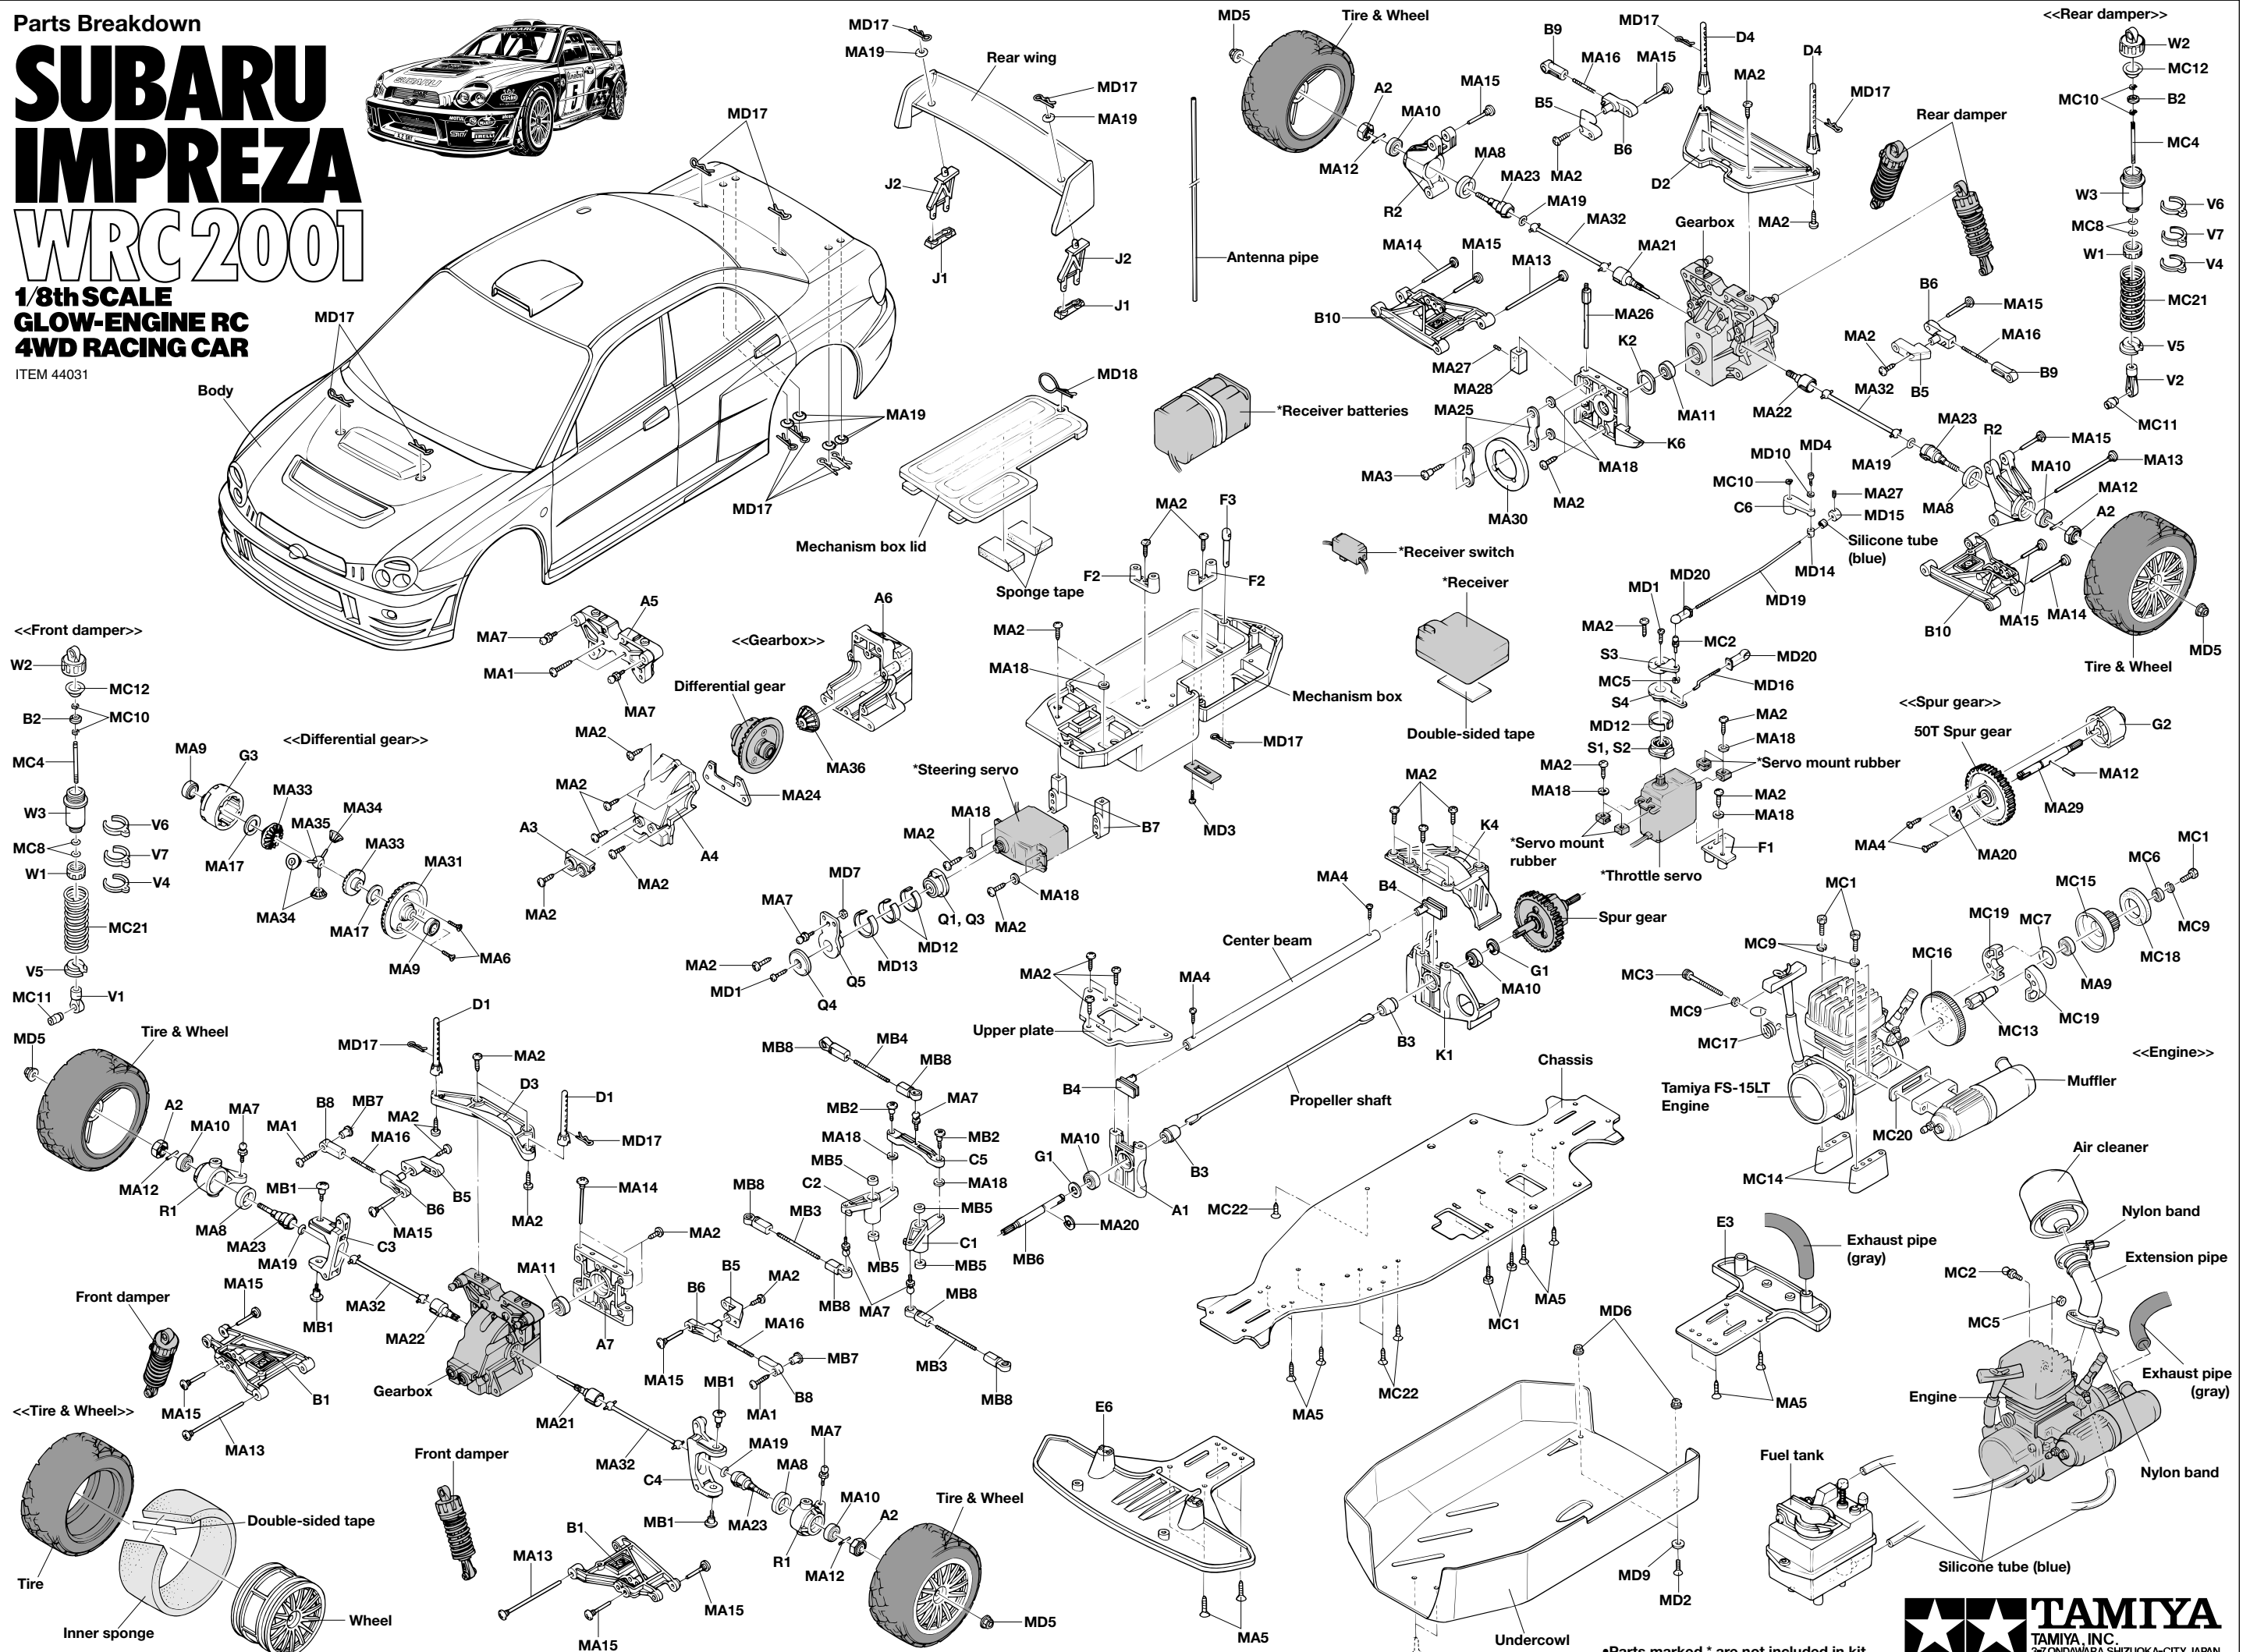

Parts Breakdown

SUBARU IMPREZA WRC 2001

1/8th SCALE GLOW-ENGINE RC 4WD RACING CAR

ITEM 44031

*Parts marked * are not included in kit.