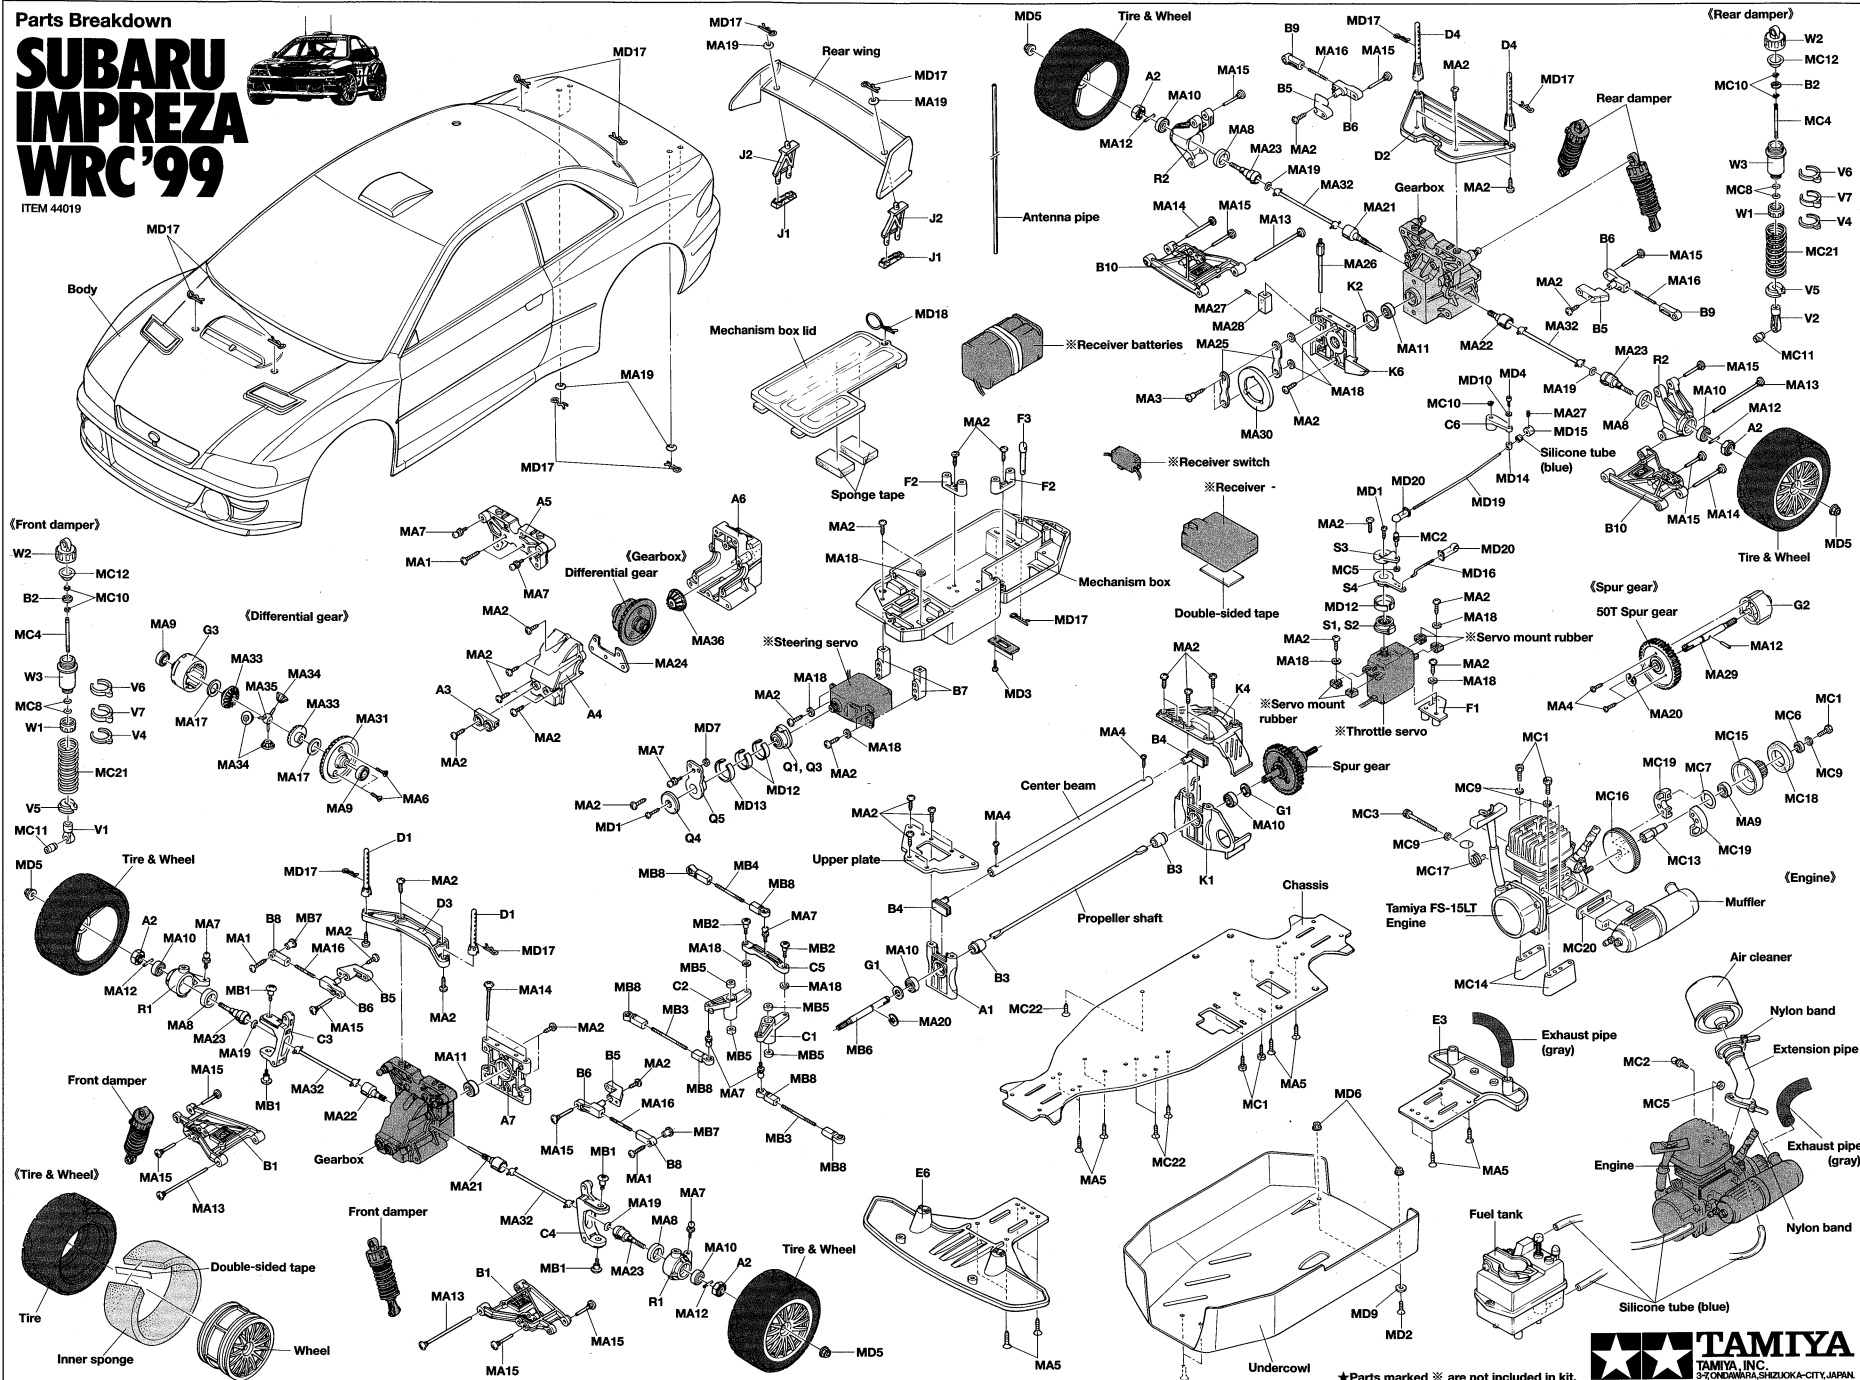

Parts Breakdown

# SUBARU IMPREZA WRC'99

ITEM 44019

★Parts marked ※ are not included in kit.